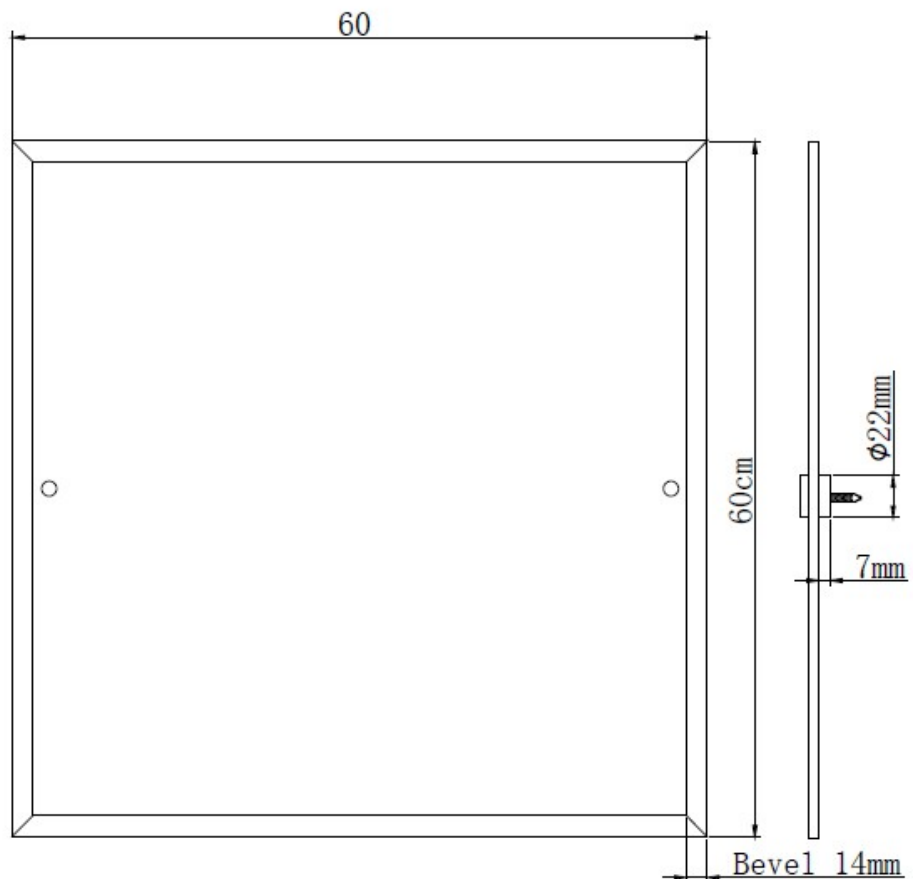

Features:

- Traditional Design
- Height 600mm
- Width 600mm
- Gold Fixings

Product Certifications:

For more products, visit our website:
<http://www.bristan.com>

Dimensions (measurements in mm)

TECHNICAL DATA SHEET