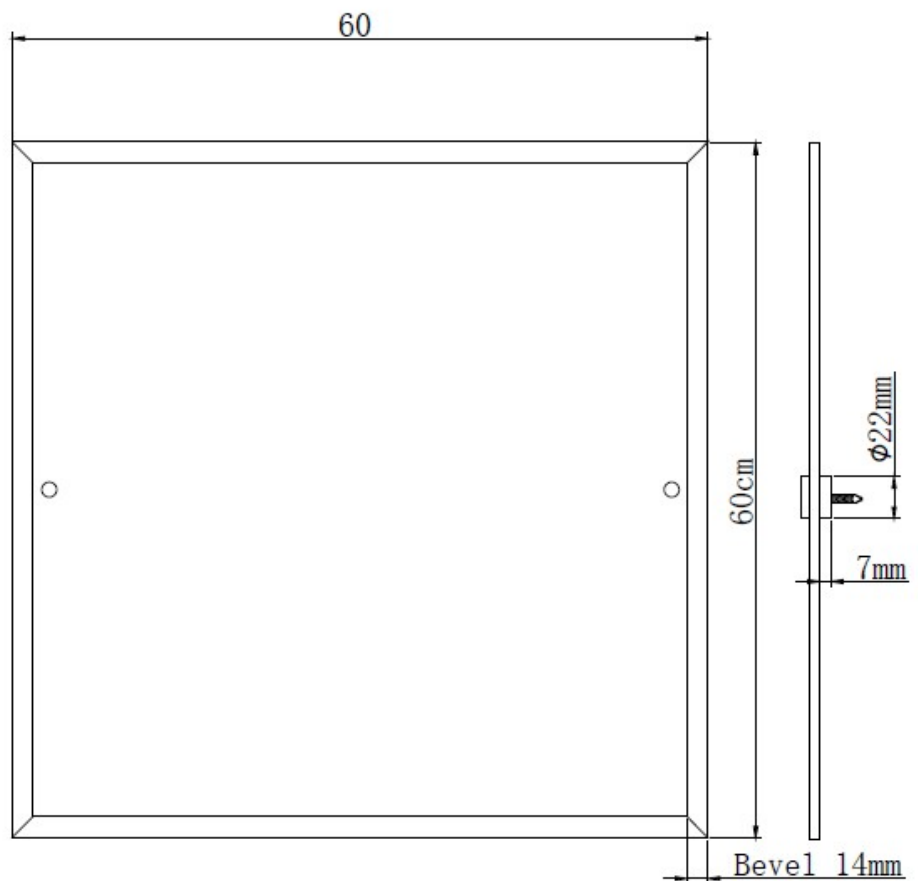

### Features:

- Traditional Design
- Height 600mm
- Width 600mm
- Chrome Fixings

### Dimensions (measurements in mm)