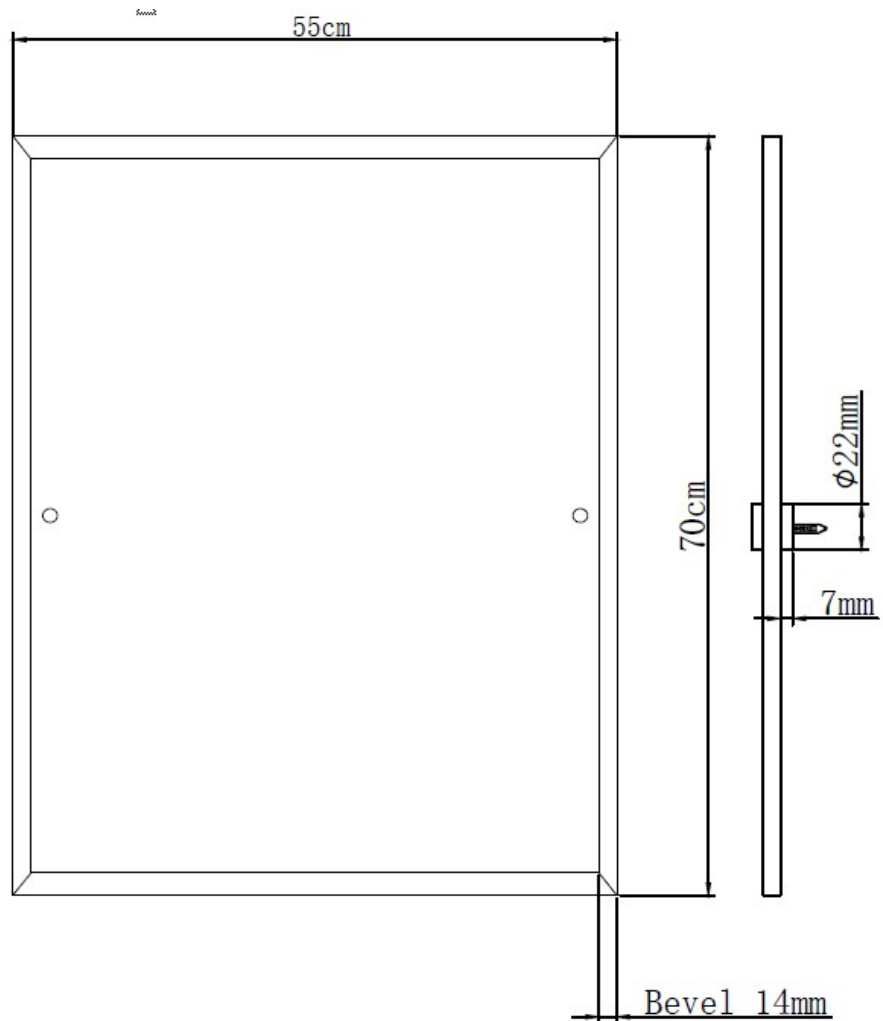

Features:

- Traditional Design
- Height 700mm
- Width 550mm
- Gold Fixings

Product Certifications:

For more products, visit our website:
<http://www.bristan.com>

Dimensions (measurements in mm)

TECHNICAL DATA SHEET