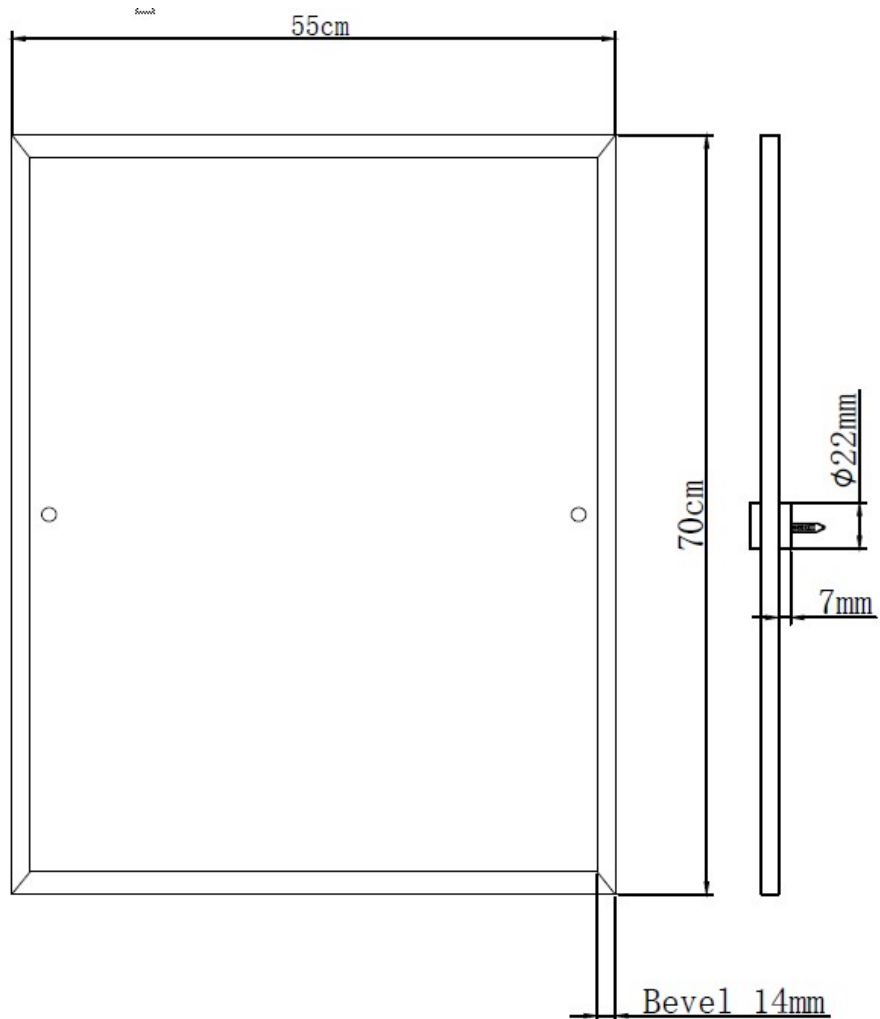

# COMP MRRE C

Accessories  
Rectangle 700x550mm Mirror Chrome

## Features:

- Traditional Design
- Height 700mm
- Width 550mm
- Chrome Fixings

## Dimensions (measurements in mm)

TECHNICAL  
DATA  
SHEET

**BRISTAN**  
TAPS & SHOWERS

D2