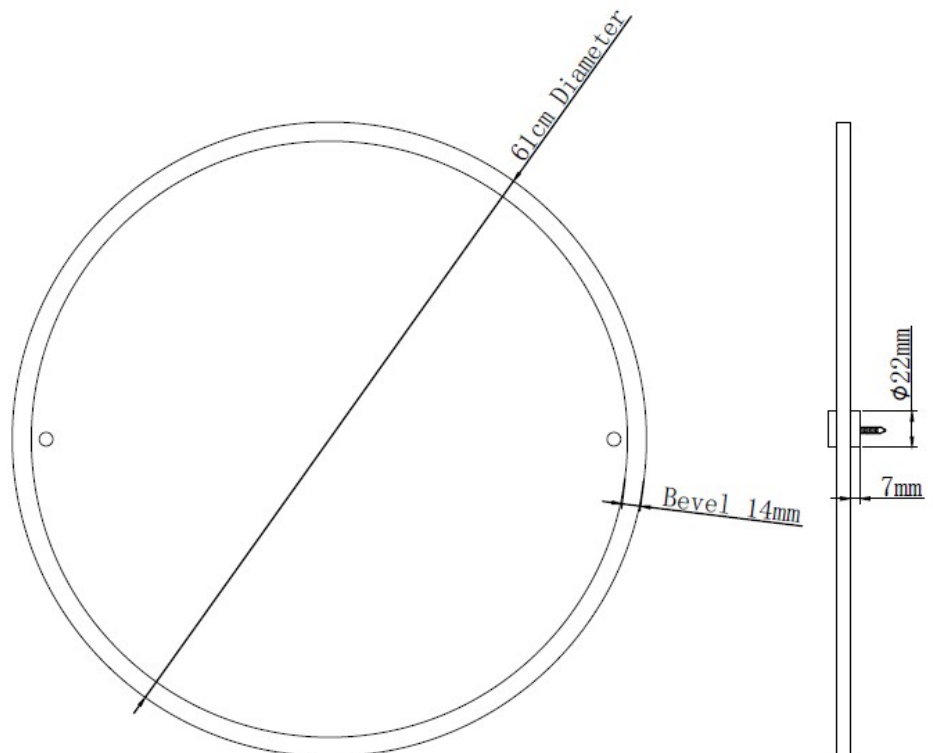

COMP MRRD C

Accessories
Round 610mm Mirror Chrome

Specification

Main Construction Material:	Glass
Connection Inlet:	N/A
Connection Outlet:	N/A
Contemporary or Traditional:	Contemporary
Finish Colour:	Chrome
Isolation Included:	N/A
Left or Right Handed:	Both
Rub Clean Handset:	N/A

Features:

- Traditional Design
- Chrome Fixings

Product Certifications:

For more products, visit our website:
<http://www.bristan.com>

Dimensions (measurements in mm)

TECHNICAL
DATA
SHEET

BRISTAN
TAPS & SHOWERS