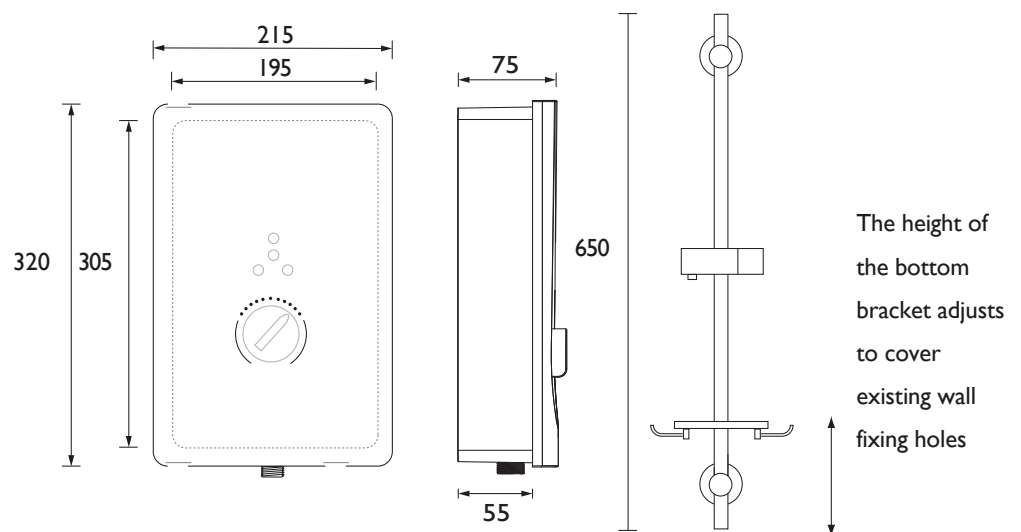

BL395 B

BLISS Electric Shower Range BLISS 9.5KW ELECTRIC SHOWER BLACK

Features:

- 15mm push-fit inlet connection
- Available in 8.5kW, 9.5kW and 10.5kW power ratings @240V
- Draws water directly from mains supply, at working pressures between 0.7 bar and 10 bar
- Touch controls with super sleek looks
- Anti-limescale feature reduces build up and rub-clean handset helps extend product life

Product Certifications:

Intertek

For more products, visit our website:
<http://www.bristan.com>

Specification

Finish/Colour:	Black
Main Construction Material:	ABS Plastic
No of Controls:	5
Control Type:	Dial and Push Button
Shower Type:	Electric Shower
Shower Head Type:	Multi Function Handset
Working Pressure Range: (bar)	Min 0.7 Bar, Max 10 Bar
Maximum Static Pressure: (bar)	10
Plumbing System Suitability:	Mains Cold Feed Only
Connection Inlet:	15mm Push-Fit Connection
Connection Outlet:	G 1/2"
Thermostatic:	No
Isolation Valve Included:	No
Check Valve Included:	No
Power Rating:	9.5kW (12% more flow)
Phased Shutdown Feature:	Yes
Energy Rating:	A

Dimensions (measurements in mm)

Flow Rates (l/min)

Power	9.5kW
Flow Rate	5.1

Quoted as per European Water Label (EWL) scheme conditions:
Output - 42°C, Input - 15°C, Voltage - 240V

TECHNICAL DATA SHEET

BRISTAN