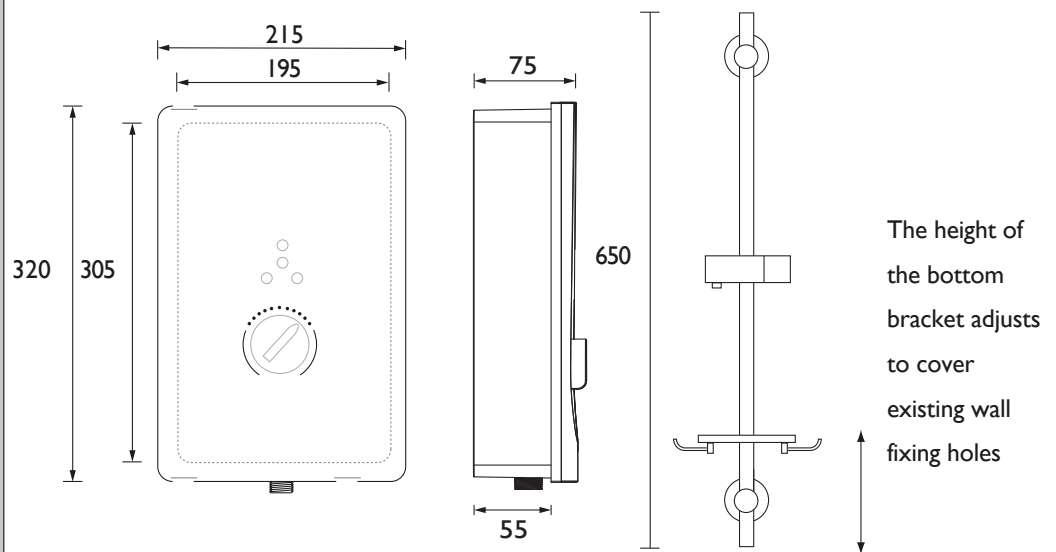

BL385 B

BLISS Electric Shower Range

BLISS 8.5KW ELECTRIC SHOWER BLACK

Features:

- 15mm push-fit inlet connection
- Available in 8.5kW, 9.5kW and 10.5kW power ratings @240V
- Draws water directly from mains supply, at working pressures between 0.7 bar and 10 bar
- Touch controls with super sleek looks
- Anti-limescale feature reduces build up and rub-clean handset helps extend product life

Product Certifications:

Intertek

For more products, visit our website:
<http://www.bristan.com>

Specification

Finish/Colour:	Black
Main Construction Material:	ABS Plastic
No of Controls:	5
Control Type:	Dial and Push Button
Shower Type:	Electric Shower
Shower Head Type:	Multi Function Handset
Working Pressure Range: (bar)	Min 0.7 Bar, Max 10 Bar
Maximum Static Pressure: (bar)	10
Plumbing System Suitability:	Mains Cold Feed Only
Connection Inlet:	15mm Push-Fit Connection
Connection Outlet:	G 1/2"
Thermostatic:	No
Isolation Valve Included:	No
Check Valve Included:	No
Power Rating:	8.5kW (standard)
Phased Shutdown Feature:	Yes
Energy Rating:	A

Dimensions (measurements in mm)

Flow Rates (l/min)

Power	8.5kW
Flow Rate	4.5

Quoted as per European Water Label (EWL) scheme conditions:
 Output - 42°C, Input - 15°C, Voltage - 240V

TECHNICAL DATA SHEET

BRISTAN