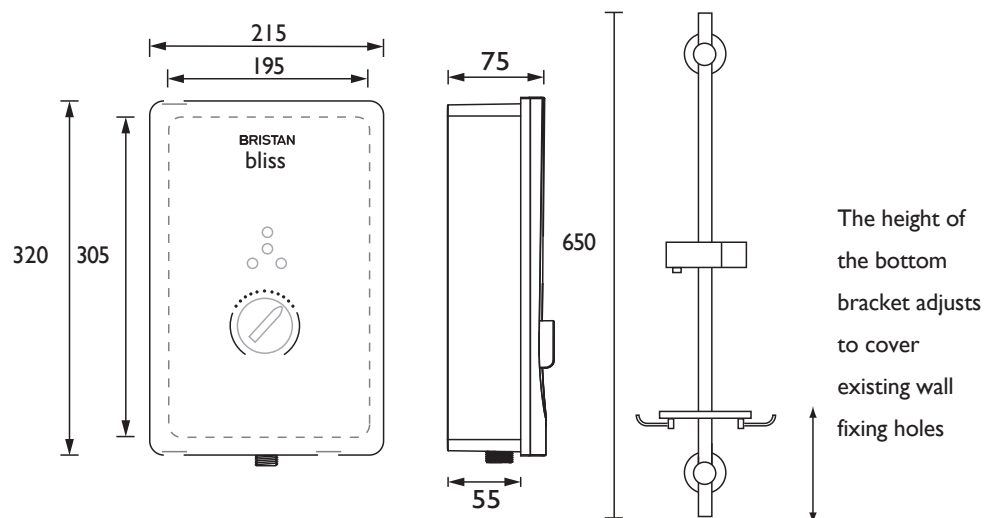

BL385 B

BLISS Electric Shower Range BLISS 8.5KW ELECTRIC SHOWER BLACK

Features:

- 15mm push-fit inlet connection
- Available in 8.5kW, 9.5kW and 10.5kW power ratings @240V
- Draws water directly from mains supply, at working pressures between 0.7 bar and 10 bar
- Touch controls with super sleek looks
- Anti-limescale feature reduces build up and rub-clean handset helps extend product life

Product Certifications:

WRAS Cert. Number: 1312053
Wras Expiry Date: 31/12/2018

Intertek

For more products, visit our website:
<http://www.bristan.com>

Specification

Finish/Colour:	Black
Main Construction Material:	ABS Plastic
No of Controls:	5
Control Type:	Dial and Push Button
Shower Type:	Electric Shower
Shower Head Type:	Multi Function Handset
Working Pressure Range: (bar)	Min 0.7 Bar, Max 10 Bar
Maximum Static Pressure: (bar)	10
Plumbing System Suitability:	Mains Cold Feed Only
Connection Inlet:	15mm Push-Fit Connection
Connection Outlet:	G 1/2"
Thermostatic:	No
Isolation Valve Included:	No
Check Valve Included:	No
Power Rating:	8.5kW (standard)
Phased Shutdown Feature:	Yes
Energy Rating:	A

Dimensions (measurements in mm)

Flow Rates (l/min)

Power	8.5kW
Flow Rate	4.5

Quoted as per European Water Label (EWL) scheme conditions:
Output - 42°C, Input - 15°C, Voltage - 240V

TECHNICAL DATA SHEET

BRISTAN