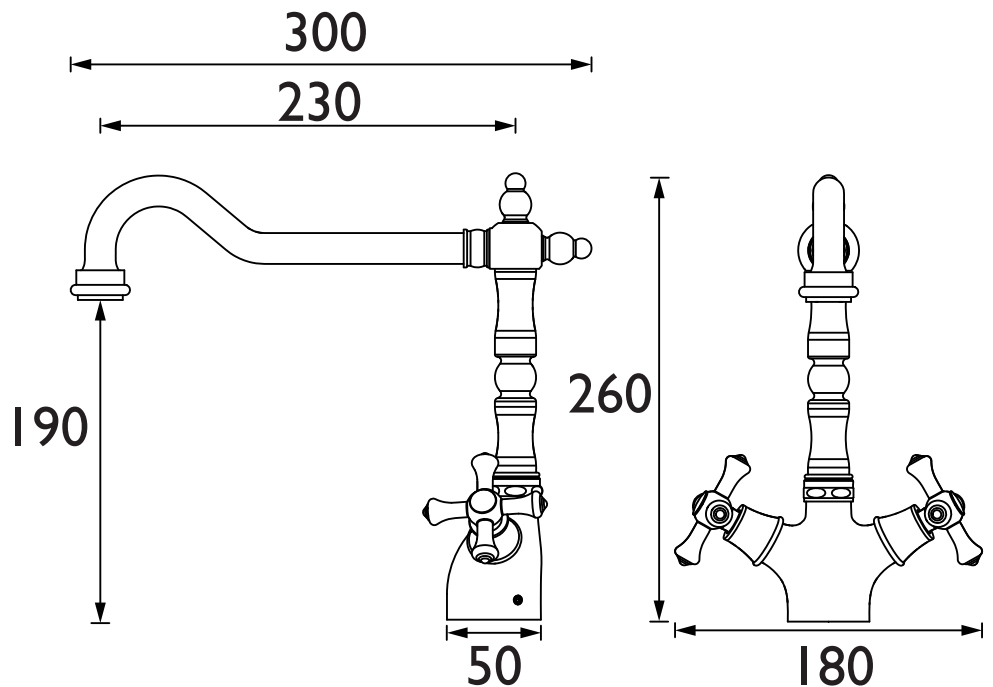

K SNK EF BN

COLONIAL Tap Range Colonial Easyfit Sink Mixer Brushed Nickel

Features:

- Metal fixing nut for added durability
- Easyfit base included
- Flexible tails included

Product Certifications:

WRAS Certificate No: 2109907
WRAS Expiry Date: 30/09/2026

For more products, visit our website:
<http://www.bristan.com>

Specification

Product Type:	Kitchen Taps
Main Construction Material:	Brass
Mount Type:	Deck Mounted
Handle Type:	Crosshead Handles
Connection Inlet:	1/2" BSP Flexible Tails
Connection Outlet:	Open
Number of Tap Holes:	1
Valve/Cartridge Type:	1/2" Compression Valve
Plumbing System Requirements:	Suitable for all plumbing systems
Minimum Dynamic Pressure (bar):	0.3 bar
Maximum Dynamic Pressure (bar):	5.0 bar
Maximum Hot Water Temperature °C:	65°C
Maximum Static Pressure (bar):	10 bar
Flow Type:	Single Flow
Isolation Included:	Yes

Dimensions (measurements in mm)

Flow Rates (l/min)

System Pressure (bar)	0.3	0.5	1	2	3	5
K SNK EF BN (mixed)	13.6	17.5	24.8	35.1	42.9	55.4

TECHNICAL DATA SHEET

BRISTAN