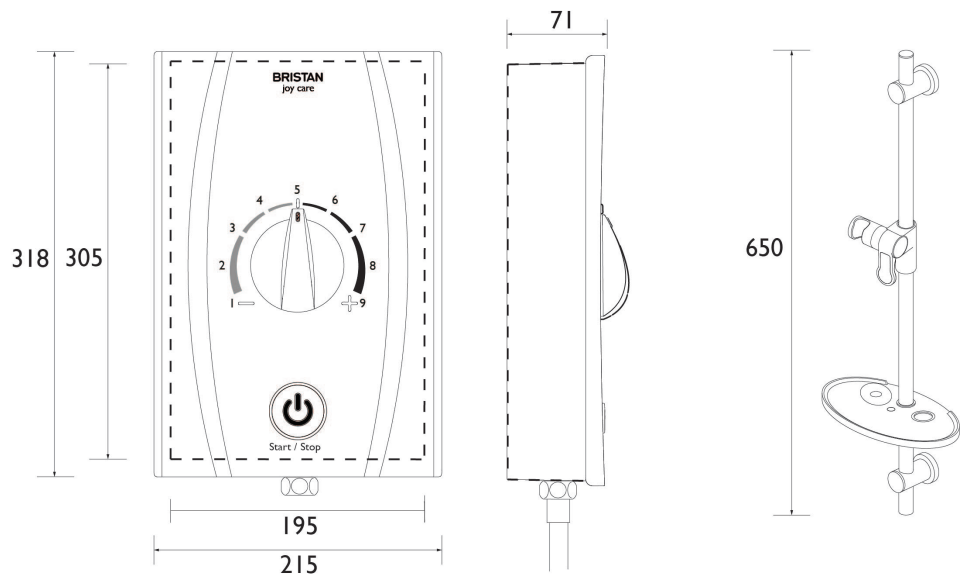

JOYTHC95 W

JOY CARE Electric Shower Range

Joy Care 9.5kW Electric Shower White

Features:

- 15mm push-fit inlet connection
- Available in 8.5kW and 9.5kW power ratings @240V
- Draws water directly from mains supply, at working pressures between 0.5 bar and 10 bar
- Comfortable, safe showering; the thermostatic feature avoids temperature changes when water is used elsewhere in your home
- Audible clicks and bleeps denote setting changes, raised markings and larger fonts for ease of use

Product Certifications:

For more products, visit our website:
<http://www.bristan.com>

Specification

Finish/Colour:	White
Main Construction Material:	ABS PLastic
No of Controls:	2
Control Type:	Push Button & Dial
Shower Type:	Electric Shower
Shower Head Type:	Multi-Function Handset
Working Pressure Range: (bar)	Min 0.5 Bar, Max 10 Bar
Maximum Static Pressure: (bar)	10
Plumbing System Suitability:	Mains Cold Feed Only
Connection Inlet:	15mm Push-Fit Connection
Connection Outlet:	G 1/2"
Thermostatic:	Pre-Set to BEAB Care Standards
Isolation Valve Included:	No
Check Valve Included:	No
Power Rating:	9.5kW (12% more flow)
Phased Shutdown Feature:	Yes
Energy Rating:	A

Dimensions (measurements in mm)

Flow Rates (l/min)

Power	9.5kW
Flow Rate	5.1

Quoted as per European Water Label (EWL) scheme conditions:
 Output - 42°C, Input - 15°C, Voltage - 240V

TECHNICAL DATA SHEET

BRISTAN