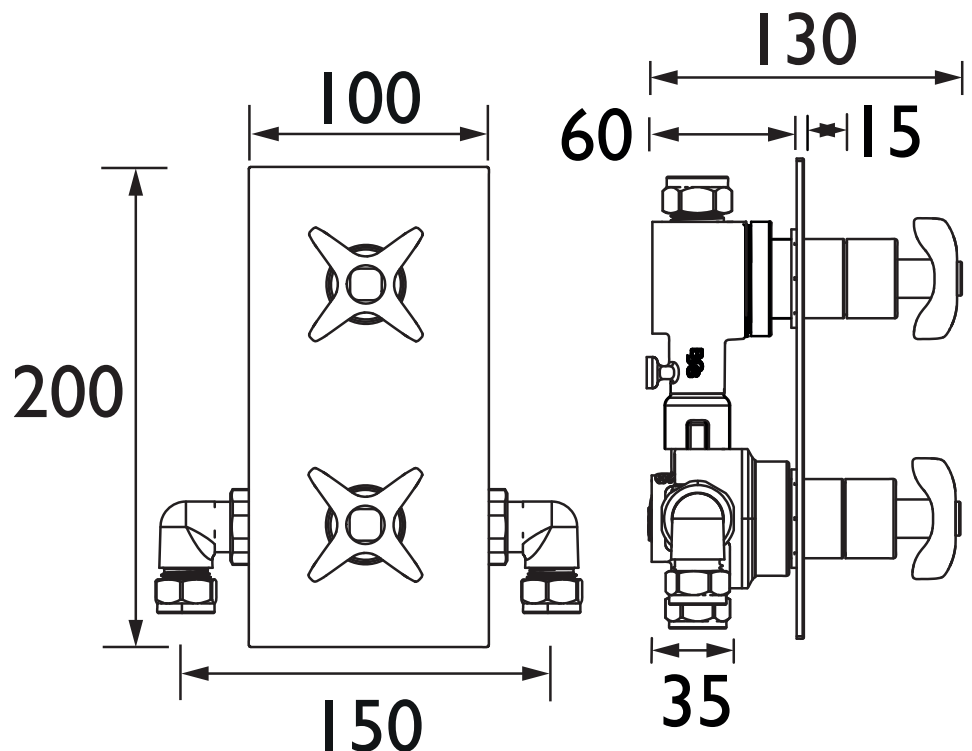

GLR SHCVO C

GLORIOUS Shower Range Glorious Concealed Dual Control Valve Only

Features:

- 15mm inlet connections
- This shower valve has been designed to fit in any UK wall cavity and therefore only needs a 35mm deep cavity space
- Fitting depth including plasterboard and tiles is 60mm - 75mm
- Minimum cold water supply temperature is 4°C
- Maximum hot water supply temperature is 80°C

Product Certifications:

WRAS Cert. Number: 1910908
WRAS Expiry Date: 31/10/2024

For more products, visit our website:
<http://www.bristan.com>

Specification

Product Type:	Mixer Showers
Main Construction Material:	Brass
Connection Inlet:	15mm Compression
Connection Outlet:	15mm Compression
Number of Controls:	2
Flow Control Valve Type:	¾" Quarter Turn Ceramic Disc Valve
Plumbing System:	Suitable for all plumbing systems
Minimum Dynamic Pressure: (Bar)	0.2 Bar
Maximum Dynamic Pressure: (Bar)	5.0 Bar
Maximum Static Pressure: (Bar)	10
Maximum Hot Water Temperature: (°C)	80
Pre-set Outlet Temperature: (°C)	43°C
Isolation Included:	No
Check Valve Supplied:	Yes
Shower Kit:	Valve Only

Dimensions (measurements in mm)

Flow Rates (l/min)

System Pressure (bar)	0.2	0.5	1	2	3	5
GLR SHCVO C (mixed)	7.5	14.1	21	30.5	37.4	48.3

TECHNICAL
DATA
SHEET

BRISTAN

D4