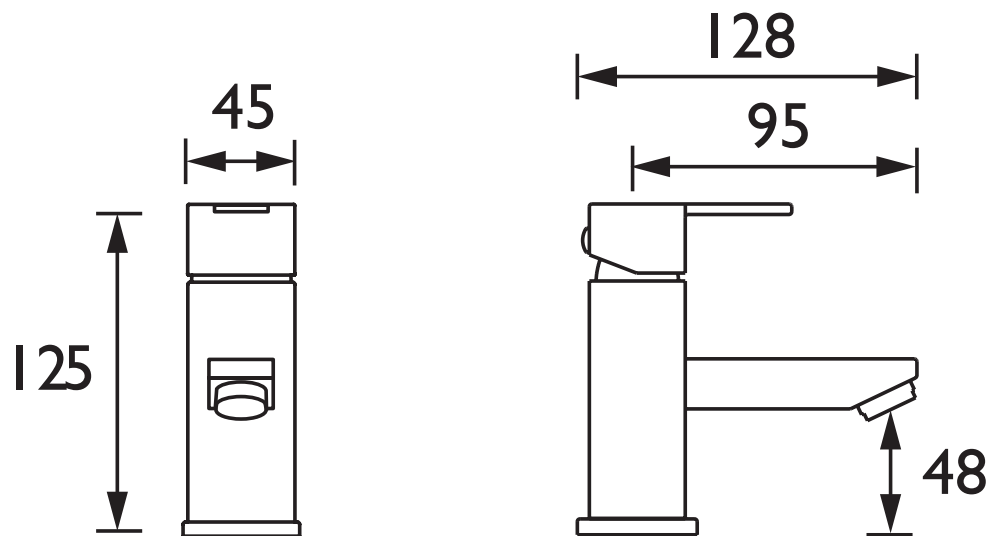

QD SMBAS C

QUADRATO Tap Range Quadrato Small Basin Mixer without Waste Chrome

Features:

- Long life ceramic cartridge for added durability and ease of use
- Metal fixing nut for added durability
- Flexible tails included
- Minimum working pressure of 0.5 bar

Product Certifications:

For more products, visit our website:
<http://www.bristan.com>

Specification

Product Type:	Bathroom Taps
Main Construction Material:	Brass
Mount Type:	Deck
Handle Type:	Lever
Connection Inlet:	1/2" BSP Flexible Tails
Connection Outlet:	Flow Straightener
Number of Tap Holes:	1
Valve/Cartridge Type:	25mm Cartridge
Plumbing System Requirements:	All, preferably balanced
Working Pressure Range:	Min: 0.5 bar, Max: 5 bar
Maximum Hot Water Temperature: °C	65
Maximum Static Pressure: (bar)	10
Flow Type:	Single
Isolation Included:	No

Dimensions (measurements in mm)

Flow Rates (l/min)

System Pressure (bar)	0.5	1	2	3	5
QD SMBAS C	5.6	8.3	11.9	14.1	17.4

TECHNICAL
DATA
SHEET

BRISTAN
TAPS & SHOWERS D4