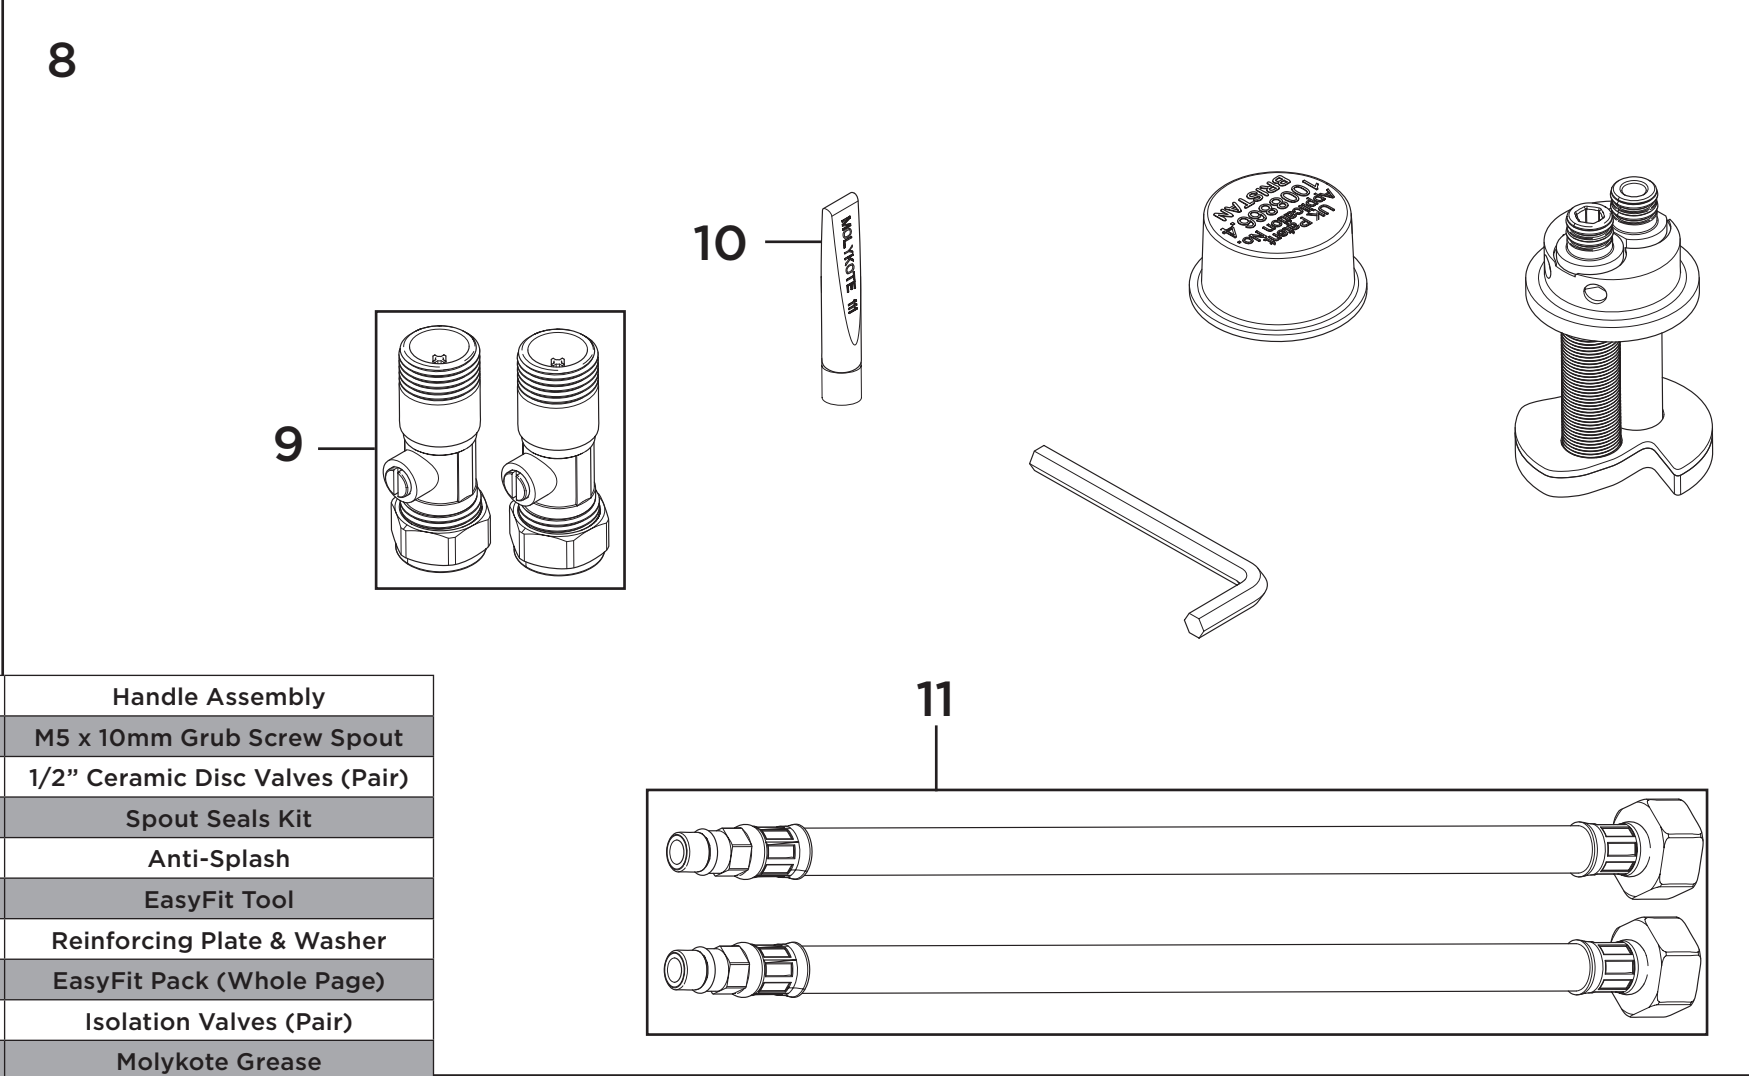

**Product Code:** ST SNK EF C-BN  
**Revision:** D3

1	Handle Assembly
2	M5 x 10mm Grub Screw Spout
3	1/2" Ceramic Disc Valves (Pair)
4	Spout Seals Kit
5	Anti-Splash
6	EasyFit Tool
7	Reinforcing Plate & Washer
8	EasyFit Pack (Whole Page)
9	Isolation Valves (Pair)
10	Molykote Grease
11	1/2" BSP Flexible Tails (Pair)