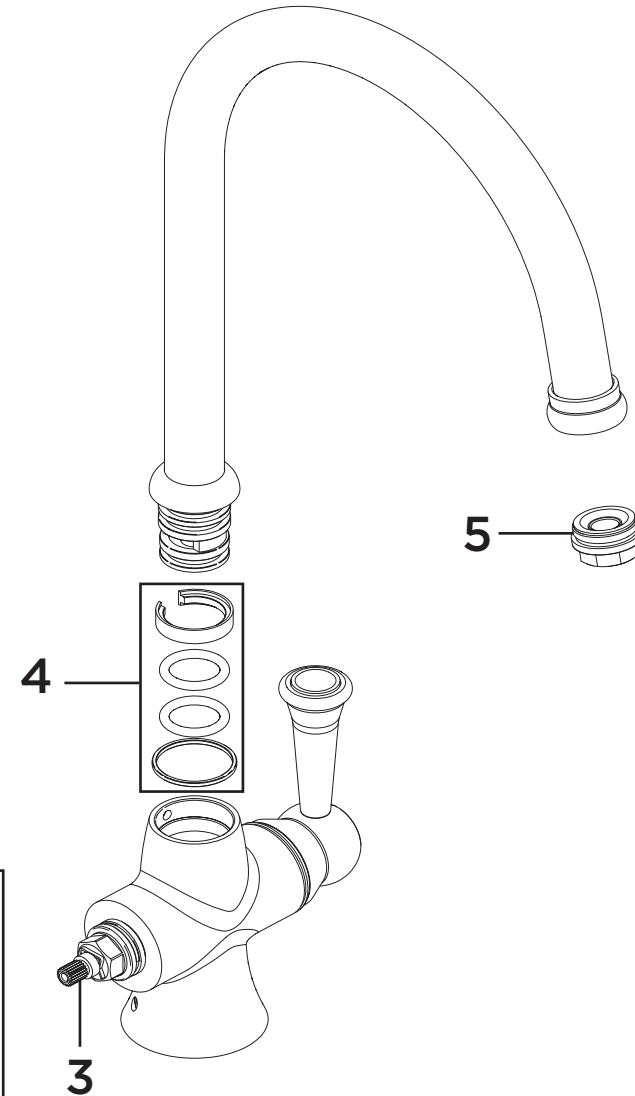

**Product Code:** ST SNK EF C-BN  
**Revision:** D3

1	Handle Assembly
2	M5 x 10mm Grub Screw Spout
3	1/2" Ceramic Disc Valves (Pair)
4	Spout Seals Kit
5	Anti-Splash
6	EasyFit Tool
7	Reinforcing Plate & Washer
8	EasyFit Pack (Whole Page)
9	Isolation Valves (Pair)
10	Molykote Grease
11	1/2" BSP Flexible Tails (Pair)