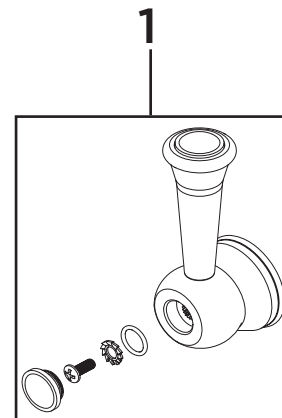

**Product Code:** ST SNK EF C-BN  
**Revision:** D3

1	Handle Assembly
2	M5 x 10mm Grub Screw Spout
3	1/2" Ceramic Disc Valves (Pair)
4	Spout Seals Kit
5	Anti-Splash
6	EasyFit Tool
7	Reinforcing Plate & Washer
8	EasyFit Pack (Whole Page)
9	Isolation Valves (Pair)
10	Molykote Grease
11	1/2" BSP Flexible Tails (Pair)