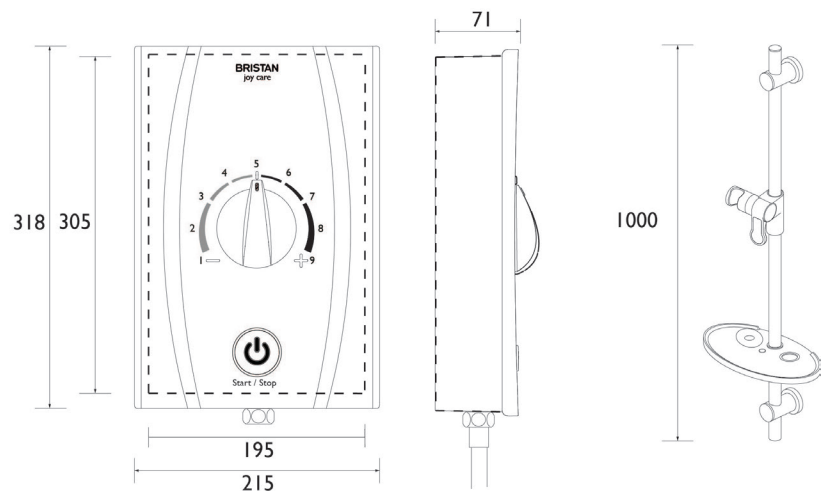

## Features:

- 15mm push-fit inlet connection
- Available in 8.5kW and 9.5kW power ratings @240V
- Draws water directly from mains supply, at working pressures between 0.5 bar and 10 bar
- Comfortable, safe showering; the thermostatic feature avoids temperature changes when water is used elsewhere in your home
- Audible clicks and bleeps denote setting changes, raised markings and larger fonts for ease of use

## Specification

Finish/Colour:	White
Main Construction Material:	ABS Plastic
No of Controls:	2
Control Type:	Push Button & Dial
Shower Type:	Electric Shower
Shower Head Type:	Multi-Function Handset
Working Pressure Range: (bar)	Min 0.5 Bar, Max 10 Bar
Maximum Static Pressure: (bar)	10
Plumbing System Suitability:	Mains Cold Feed Only
Connection Inlet:	15mm Push-Fit Connection
Connection Outlet:	G 1/2"
Thermostatic:	Pre-set to BEAB Care Standards
Isolation Valve Included:	No
Check Valve Included:	No
Power Rating:	9.5kW (12% more flow)
Phased Shutdown Feature:	Yes
Energy Rating:	<b>A</b>

## Dimensions (measurements in mm)