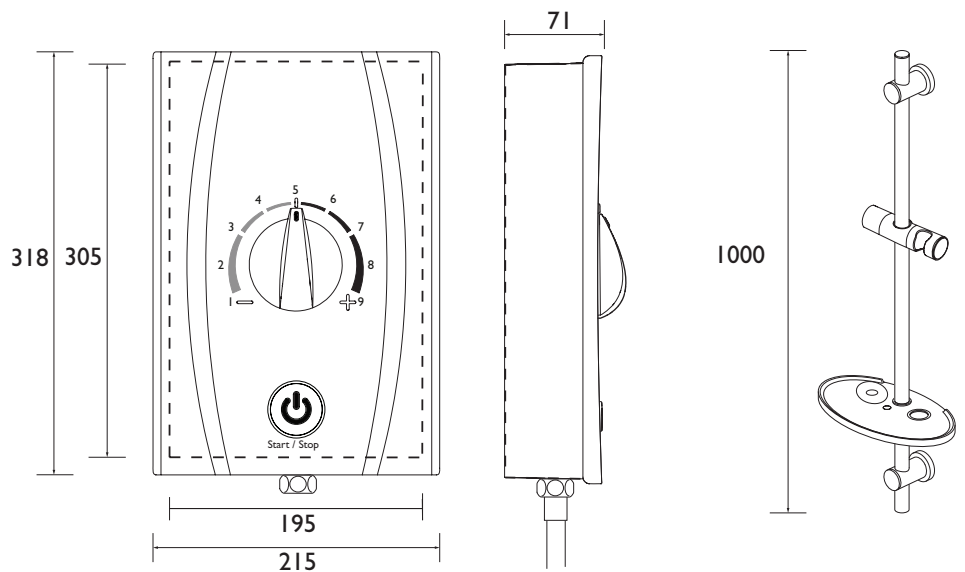

JOYTHCK95 W JOY CARE Electric Shower Range

Joy Care kit 9.5kW Electric Shower White

Features:

- 15mm push-fit inlet connection
- Available in 8.5kW and 9.5kW power ratings @240V
- Draws water directly from mains supply, at working pressures between 0.5 bar and 10 bar
- Comfortable, safe showering; the thermostatic feature avoids temperature changes when water is used elsewhere in your home
- Audible clicks and bleeps denote setting changes, raised markings and larger fonts for ease of use

Product Certifications:

For more products, visit our website:
<http://www.bristan.com>

Specification

Finish/Colour:	White
Main Construction Material:	ABS Plastic
No of Controls:	2
Control Type:	Push Button & Dial
Shower Type:	Electric Shower
Shower Head Type:	Multi-Function Handset
Working Pressure Range: (bar)	Min 0.5 Bar, Max 10 Bar
Maximum Static Pressure: (bar)	10
Plumbing System Suitability:	Mains Cold Feed Only
Connection Inlet:	15mm Push-Fit Connection
Connection Outlet:	G 1/2"
Thermostatic:	Pre-Set to BEAB Care Standards
Isolation Valve Included:	No
Check Valve Included:	No
Power Rating:	9.5kW (12% more flow)
Phased Shutdown Feature:	Yes
Energy Rating:	A

Dimensions (measurements in mm)

Flow Rates (l/min)

Power	9.5kW
Flow Rate	5.1

Quoted as per European Water Label (EWL) scheme conditions:
 Output - 42°C, Input - 15°C, Voltage - 240V

TECHNICAL DATA SHEET

BRISTAN