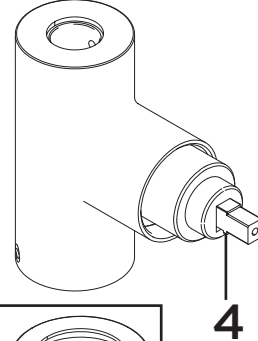

**Product Code:** PST SNK EF C-BN

**Revision:** D5

10

9

8

6

5

7

3

2

1

1	Handle Assembly
2	Shroud
3	Cartridge Retaining Nut
4	35mm Cartridge
5	Plinth & O-Ring
6	M5 x 8mm Grub Screw
7	Spouts Seals Kit
8	Anti-Splash with Key
9	EasyFit Tool
10	Reinforcing Plate
11	EasyFit Pack
12	Isolation Valves (Pair)
13	Molykote Grease
14	1/2" BSP Flexible Tails (Pair)

**Product Code:** PST SNK EF C-BN

**Revision:** D5

11

12

13

14

1	Handle Assembly
2	Shroud
3	Cartridge Retaining Nut
4	35mm Cartridge
5	Plinth & O-Ring
6	M5 x 8mm Grub Screw
7	Spouts Seals Kit
8	Anti-Splash with Key
9	EasyFit Tool
10	Reinforcing Plate
11	EasyFit Pack
12	Isolation Valves (Pair)
13	Molykote Grease
14	1/2" BSP Flexible Tails (Pair)