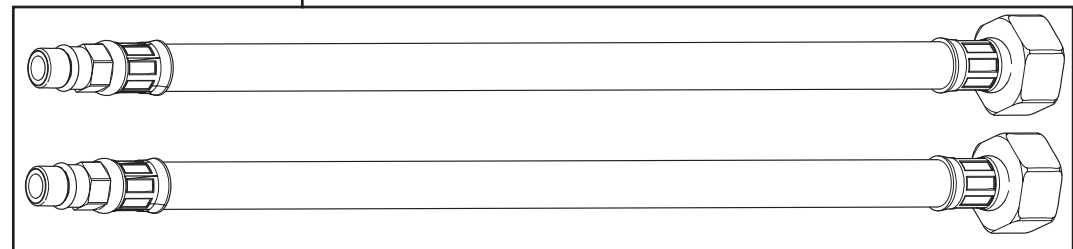

3

2

1

1	Handle Assembly
2	Shroud
3	Cartridge Retaining Nut
4	35mm Cartridge
5	Plinth & O-Ring
6	M5 x 8mm Grub Screw
7	Spouts Seals Kit
8	Anti-Splash with Key
9	EasyFit Tool
10	Reinforcing Plate
11	EasyFit Pack
12	Isolation Valves (Pair)
13	Molykote Grease
14	1/2" BSP Flexible Tails (Pair)

**Product Code:** PST SNK EF C-BN

**Revision:** D5

11

12

13

14

1	Handle Assembly
2	Shroud
3	Cartridge Retaining Nut
4	35mm Cartridge
5	Plinth & O-Ring
6	M5 x 8mm Grub Screw
7	Spouts Seals Kit
8	Anti-Splash with Key
9	EasyFit Tool
10	Reinforcing Plate
11	EasyFit Pack
12	Isolation Valves (Pair)
13	Molykote Grease
14	1/2" BSP Flexible Tails (Pair)