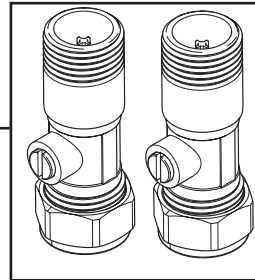

3

2

1

1	Handle Assembly
2	Shroud
3	Cartridge Retaining Nut
4	35mm Cartridge
5	Plinth & O-Ring
6	M5 x 8mm Grub Screw
7	Spouts Seals Kit
8	Anti-Splash with Key
9	EasyFit Tool
10	Reinforcing Plate
11	EasyFit Pack
12	Isolation Valves (Pair)
13	Molykote Grease
14	1/2" BSP Flexible Tails (Pair)

**Product Code:** PST SNK EF C-BN

**Revision:** D5

11

12

13

14

1	Handle Assembly
2	Shroud
3	Cartridge Retaining Nut
4	35mm Cartridge
5	Plinth & O-Ring
6	M5 x 8mm Grub Screw
7	Spouts Seals Kit
8	Anti-Splash with Key
9	EasyFit Tool
10	Reinforcing Plate
11	EasyFit Pack
12	Isolation Valves (Pair)
13	Molykote Grease
14	1/2" BSP Flexible Tails (Pair)