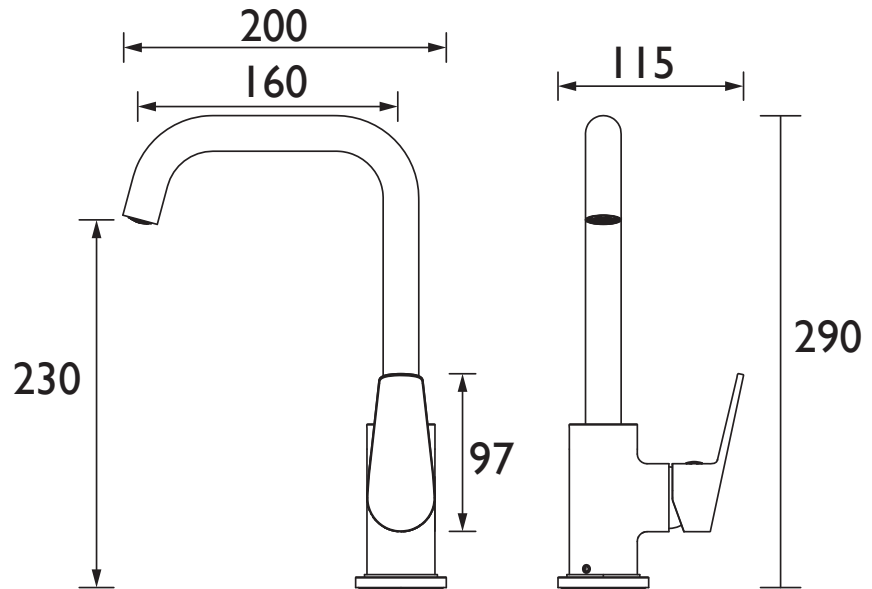

### Specification

Product Type:	Kitchen Taps
Main Construction Material:	Brass
Mount Type:	Deck Mounted
Handle Type:	Lever Handle
Connection Inlet:	1/2" BSP Flexible Tails
Connection Outlet:	M18.5 Coin-slot Aerator
Number of Tap Holes:	1
Valve/Cartridge Type:	35mm Cartridge
Plumbing System Requirements:	Suitable for all plumbing systems
Minimum Dynamic Pressure (bar):	0.3 bar
Maximum Dynamic Pressure (bar):	5.0 bar
Maximum Hot Water Temperature °C:	60°C
Maximum Static Pressure (bar):	10 bar
Flow Type:	Single Flow
Isolation Included:	Yes

### Dimensions (measurements in mm)