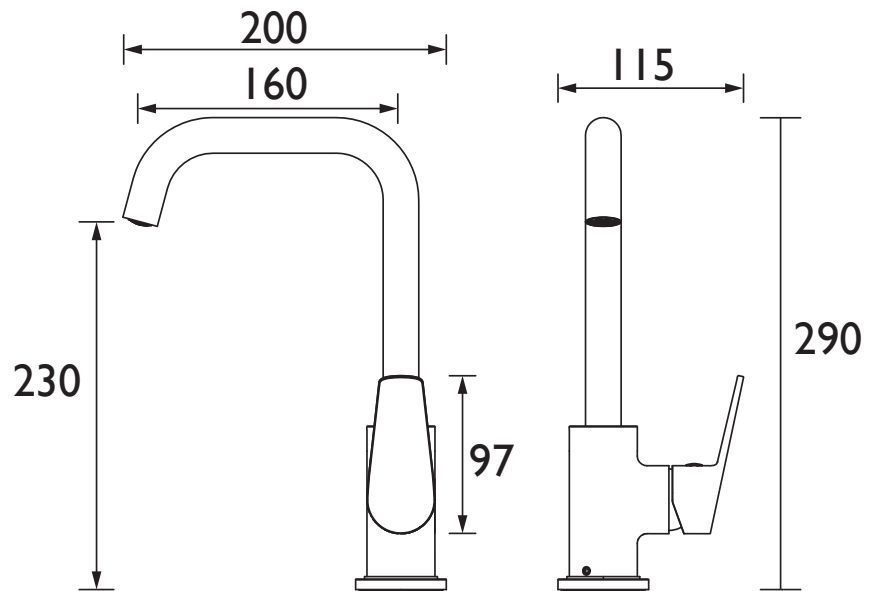

BLB EFSNK C

BLUEBERRY Tap Range Blueberry Easyfit Monobloc Sink Mixer Chrome

Specification

Product Type:	Kitchen Taps
Main Construction Material:	Brass
Mount Type:	Deck Mounted
Handle Type:	Lever Handle
Connection Inlet:	1/2" BSP Flexible Tails
Connection Outlet:	M18.5 Coin-slot Aerator
Number of Tap Holes:	1
Maximum Fitting Depth (mm):	35mm
Valve/Cartridge Type:	35mm Cartridge
Plumbing System Requirements:	Suitable for all plumbing systems
Minimum Dynamic Pressure (bar):	0.3 bar
Maximum Dynamic Pressure (bar):	5.0 bar
Maximum Hot Water Temperature °C:	60°C
Maximum Static Pressure (bar):	10 bar
Flow Type:	Single Flow
Isolation Included:	Yes

Features:

- A contemporary single lever kitchen tap featuring Top Fix Easyfit technology.
- Unique patented top fix design, for simple installation from above the sink.
- Simply drop and twist the top fix base into the tap hole from above, and lock into place with the Allen key provided.
- Two supplied isolation valves and flexi tails mean you can connect to the water supply at this point and isolate the base.
- Push the tap on to the base and secure into position with the supplied Easyfit tool and screws.
- Everything you need in the box including an Allen key, isolation valves, Top Fix Easyfit base, Easyfit tool and flexi tails
- Swivel spout for easy use
- Long life ceramic cartridge for added durability and smooth control.
- High quality metal fixings for security and durability
- 10 year parts and 1 year labour guarantee for peace of mind.

Dimensions (measurements in mm)

Product Certifications:

WRAS Cert. Number: 241103003
WRAS Expiry Date: 30/11/2029

Flow Rates (l/min)

System Pressure (bar)	0.3	0.5	1	2	3	5
BLB EFSNK C (mixed)	7.76	9.97	14.00	19.85	24.54	32.43

TECHNICAL DATA SHEET

BRISTAN

D17