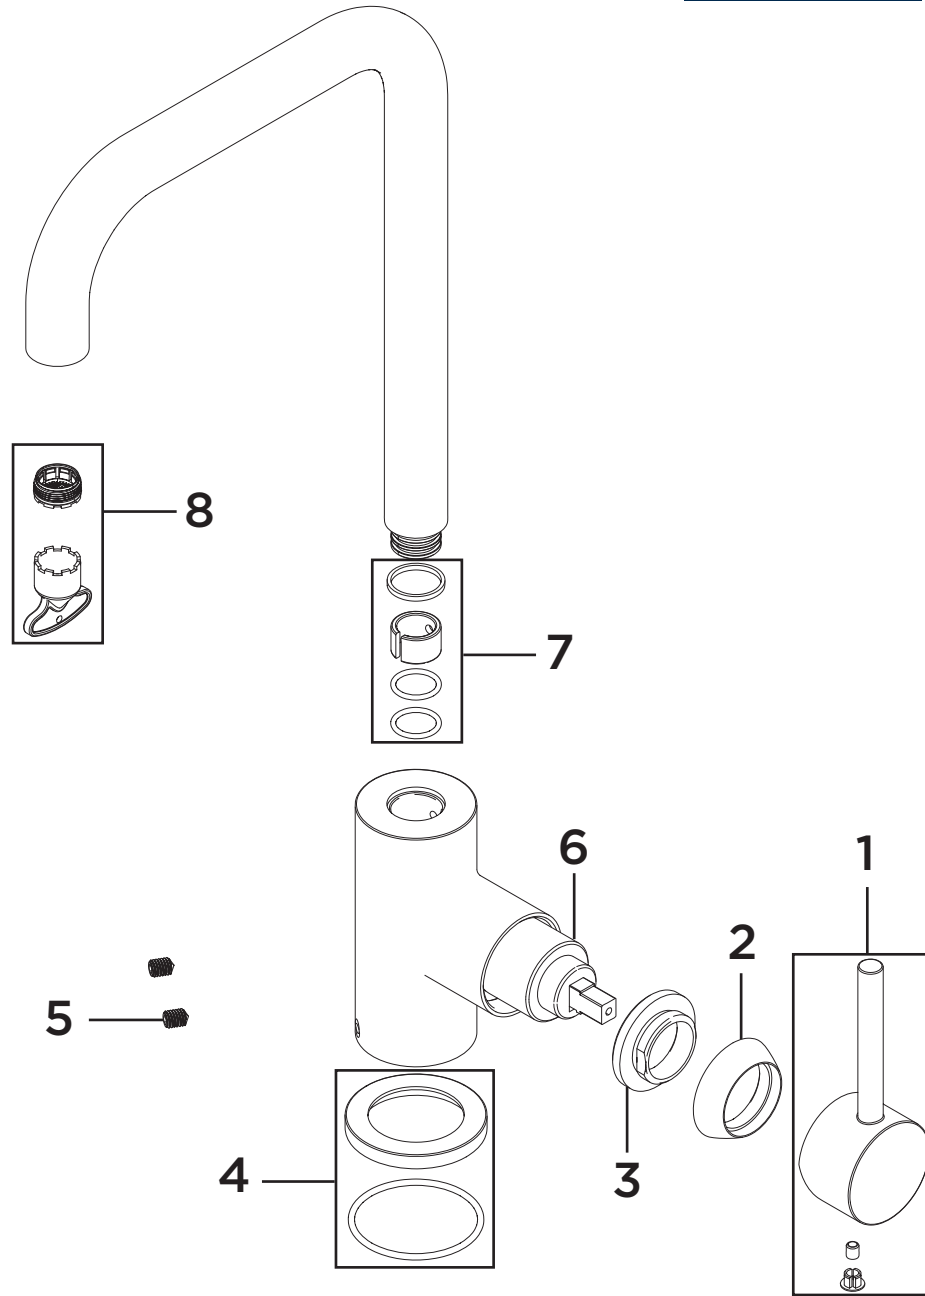

**Product Code:** LMN EFSNK C-BN

**Revision:** D5

1	Handle Assembly
2	Shroud
3	Cartridge Retaining Nut
4	Plinth & O-Ring
5	M5 x 8mm Grub Screw
6	35mm Cartridge
7	Spout Seals Kit
8	Anti-Splash with Key
9	EasyFit Tool
10	Reinforcing Plate
11	EasyFit Pack
12	Isolation Valves (Pair)
13	Molykote Grease
14	1/2" BSP Flexible Tails (Pair)

**Product Code:** LMN EFSNK C-BN  
**Revision:** D5

**11**

**12**

**13**

**14**

1	Handle Assembly
2	Shroud
3	Cartridge Retaining Nut
4	Plinth & O-Ring
5	M5 x 8mm Grub Screw
6	35mm Cartridge
7	Spout Seals Kit
8	Anti-Splash with Key
9	EasyFit Tool
10	Reinforcing Plate
11	EasyFit Pack
12	Isolation Valves (Pair)
13	Molykote Grease
14	1/2" BSP Flexible Tails (Pair)