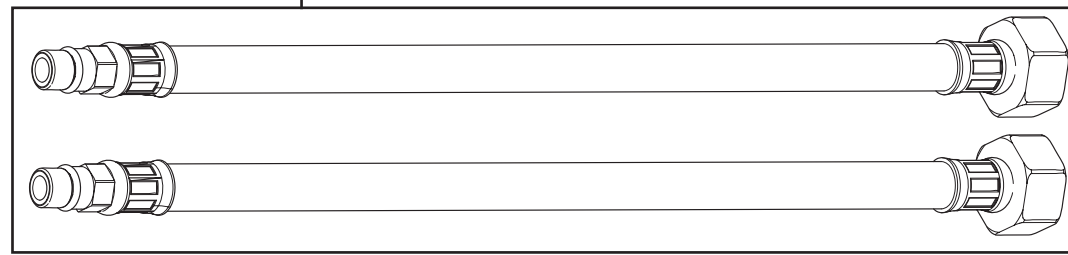

**Product Code:** LMN EFSNK C-BN

**Revision:** D5

1	Handle Assembly
2	Shroud
3	Cartridge Retaining Nut
4	Plinth & O-Ring
5	M5 x 8mm Grub Screw
6	35mm Cartridge
7	Spout Seals Kit
8	Anti-Splash with Key
9	EasyFit Tool
10	Reinforcing Plate
11	EasyFit Pack
12	Isolation Valves (Pair)
13	Molykote Grease
14	1/2" BSP Flexible Tails (Pair)

**Product Code:** LMN EFSNK C-BN  
**Revision:** D5

**11**

**12**

**13**

**14**

1	Handle Assembly
2	Shroud
3	Cartridge Retaining Nut
4	Plinth & O-Ring
5	M5 x 8mm Grub Screw
6	35mm Cartridge
7	Spout Seals Kit
8	Anti-Splash with Key
9	EasyFit Tool
10	Reinforcing Plate
11	EasyFit Pack
12	Isolation Valves (Pair)
13	Molykote Grease
14	1/2" BSP Flexible Tails (Pair)