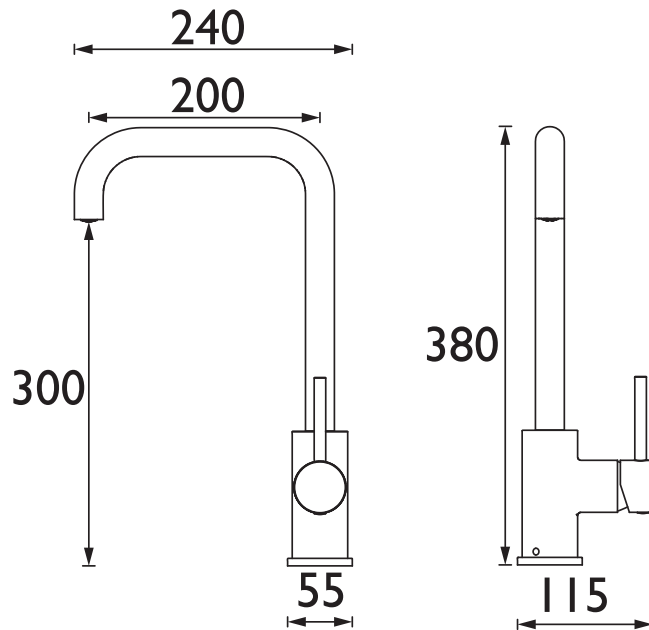

LMN EFSNK C

LEMON Tap Range Lemon Easyfit Monobloc Sink Mixer Chrome

Features:

- Long life ceramic cartridge for added durability and ease of use
- Metal fixing nut for added durability
- Easyfit base included
- Flexible tails included

Product Certifications:

WRAS Cert. Number: 1910904
WRAS Expiry Date: 31/10/2024

For more products, visit our website:
<http://www.bristan.com>

Specification

Product Type:	Kitchen Taps
Main Construction Material:	Brass
Mount Type:	Deck Mounted
Handle Type:	Single Lever Handle
Connection Inlet:	1/2" BSP Flexible Tails
Connection Outlet:	M18.5 Coin Slot Aerator
Number of Tap Holes:	1
Valve/Cartridge Type:	35mm Cartridge
Plumbing System Requirements:	Suitable for all plumbing systems
Minimum Dynamic Pressure (bar):	0.3 bar
Maximum Dynamic Pressure (bar):	5.0 bar
Maximum Hot Water Temperature °C:	65°C
Maximum Static Pressure (bar):	10 bar
Flow Type:	Single Flow
Isolation Included:	Yes

Dimensions (measurements in mm)

Flow Rates (l/min)

System Pressure (bar)	0.3	0.5	1	2	3	5
LMN EFSNK C (mixed)	7.9	10.2	14.5	20.5	25.1	32.4

TECHNICAL DATA SHEET

BRISTAN

D8