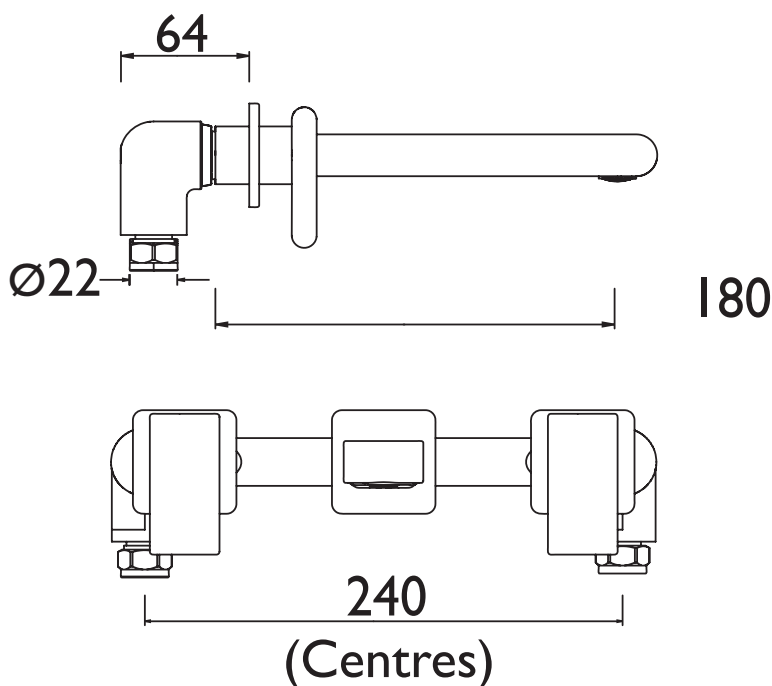

PIV WMBF C

PIVOT Tap Range Pivot Wall Mounted Bath Filler Chrome

Specification	
Style:	Contemporary
Product Type:	Bathroom Taps
Finish/Colour:	Chrome
Main Construction Material:	Brass
Mount Type:	Wall Mounted
Handle Type:	Lever
Connection Inlet:	22mm Compression
Number of Tap Holes Required:	3
Valve/Cartridge Type:	3/4" Ceramic Disc Valves
Plumbing System Suitability	All
Working Pressure Range:	Min. 0.2 Bar, Max. 5.0 Bar
Maximum Hot Water Temperature: °c	60
Maximum Dynamic Pressure: (bar)	5
Maximum Static Pressure: (bar)	10
Flow Type:	Single Flow
Flow Rate: (l/min @ 3 bar)	75.4
Connection Outlet:	
Isolation Included:	No

Features:

- Brass construction
- 3 tapholes
- 3/4" valve

Product Certifications:

For more products, visit our website:

Dimensions (measurements in mm)

Flow Rates (l/min)

System Pressure (bar)	0.2	0.5	1	2	3	5
PIV WMBF C (Mixed)	18.5	30.8	43.6	61.6	75.4	97.4

TECHNICAL
DATA
SHEET

BRISTAN
TAPS & SHOWERS

D2