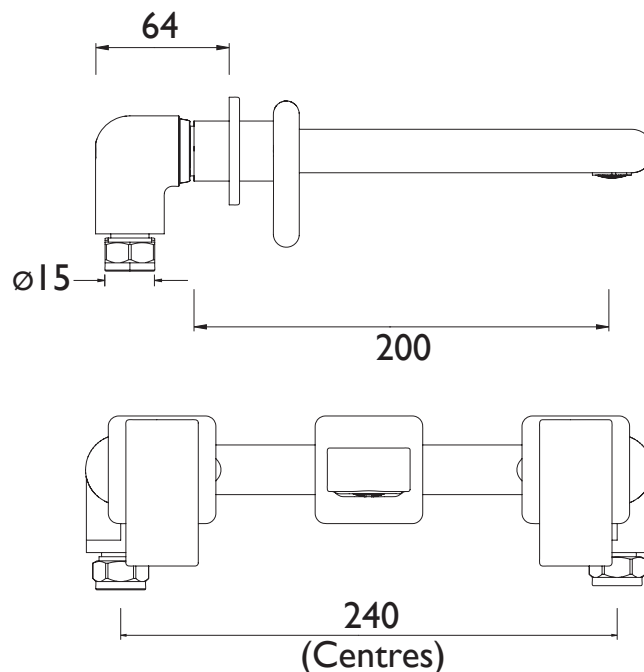

PIV WMBAS C

PIVOT Tap Range Pivot Wall Mounted Basin Mixer Chrome

Features

- Brass construction
- 1/2" valve
- 3 tapholes

Product Certifications:

Also available from the PIVOT Range is:

Specification

Style:	Contemporary
Product Type:	Taps
Finish/Colour:	Chrome
Main Construction Material:	Brass
Mount Type:	Wall
Handle Type:	Lever
Connection Inlet:	15mm compression
Number of Tap Holes Required:	3
Valve/Cartridge Type:	Manual
Plumbing System Suitability	All
Maximum Hot Water Temperature: °c	60
Maximum Dynamic Pressure: (bar)	5
Maximum Static Pressure: (bar)	10
Flow Type:	Single
Flow Rate: (l/min @ 3 bar)	42.7
Connection Outlet:	Anti-Splash
Isolation Included:	No
Check Valve Included:	No

Dimensions (measurements in mm)

Flow Rates (l/min)

System Pressure (bar)	0.2	0.5	1	2	3	4
PIV WMBAS C	10.5	17.1	25.1	35.2	42.7	49.3

**TECHNICAL
DATA
SHEET**

BRISTAN
TAPS & SHOWERS

D3