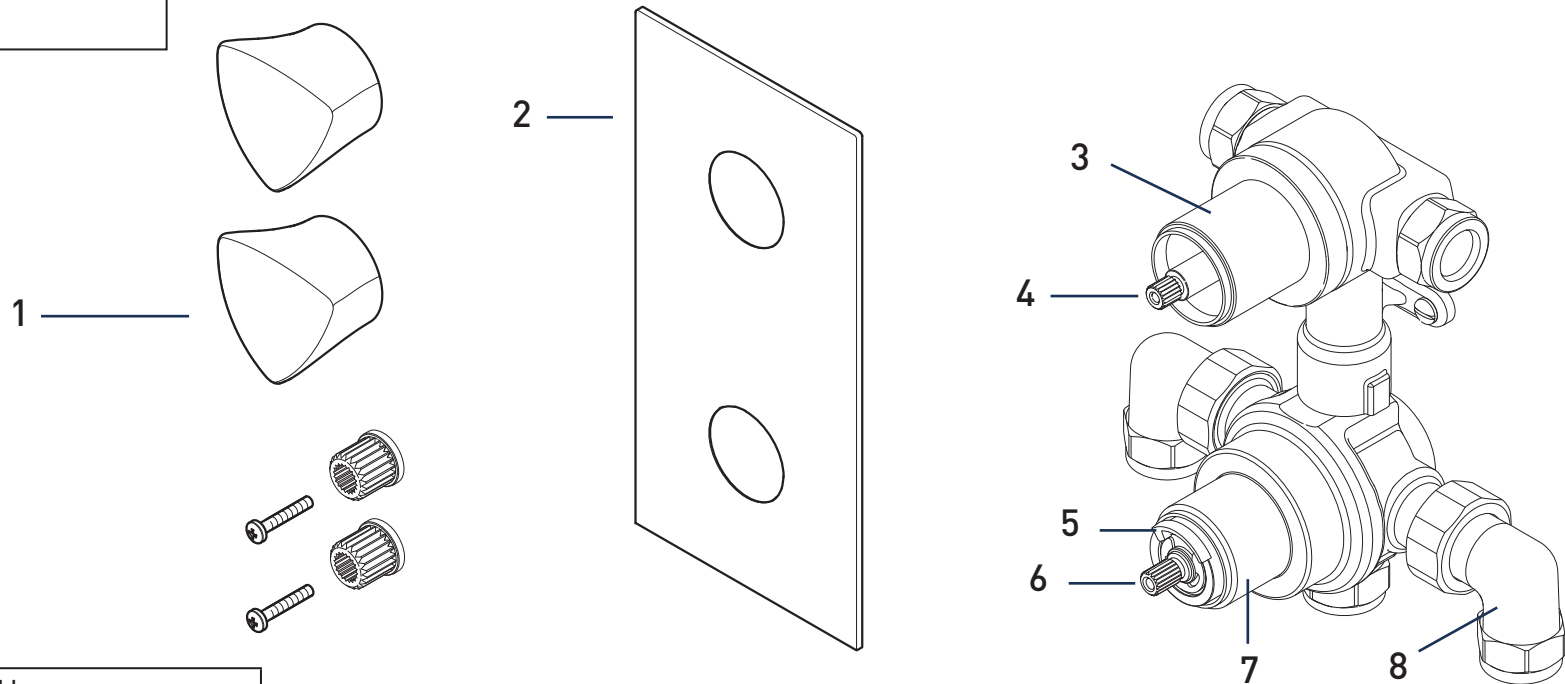

Product Code: BRG SHCDIV C

Revision: D1

1	Handle Assembly
2	Concealing Plate
3	Diverter Shroud
4	Diverter Valve
5	Temperature Stop
6	Thermostatic Cartridge
7	Temperature Shroud
8	Elbow Assey (Pair)
9	Fixings
10	Wall Outlet
11	Filter Washers
12	Flow Regulator
13	Flow Regulator
14	Inserts