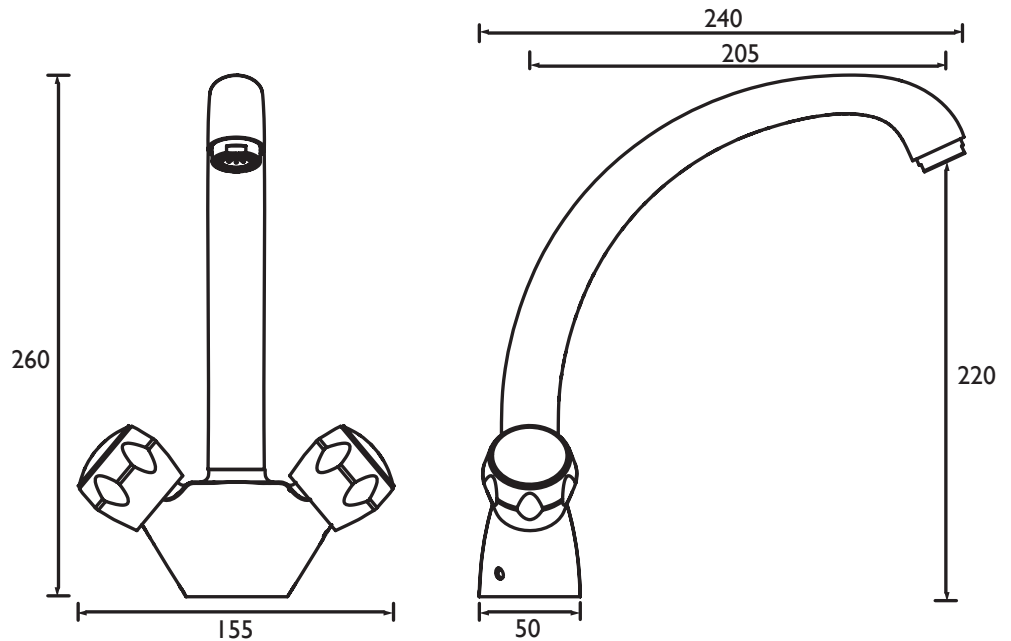

### Specification

<b>Product Type:</b>	Kitchen Taps
<b>Main Construction Material:</b>	Brass
<b>Mount Type:</b>	Deck Mounted
<b>Handle Type:</b>	Lever
<b>Connection Inlet:</b>	1/2" BSP Flexible Tails
<b>Connection Outlet:</b>	N/A
<b>Number of Tap Holes:</b>	1
<b>Valve/Cartridge Type:</b>	1/2" Compression Valves
<b>Plumbing System Requirements:</b>	All, Preferably Balanced
<b>Working Pressure Range:</b>	Min 0.3 Bar, Max 5.0 Bar
<b>Maximum Hot Water Temperature: °C</b>	65
<b>Maximum Static Pressure: (bar)</b>	10
<b>Flow Type:</b>	Single Flow
<b>Isolation Included:</b>	Yes

### Features:

- Metal fixing nut for added durability
- Easyfit base included
- Flexible tails included
- Flexible Connecting Pipes
- Easy to use metal lever handle

### Dimensions (measurements in mm)

For more products, visit our website:  
<http://www.bristan.com>