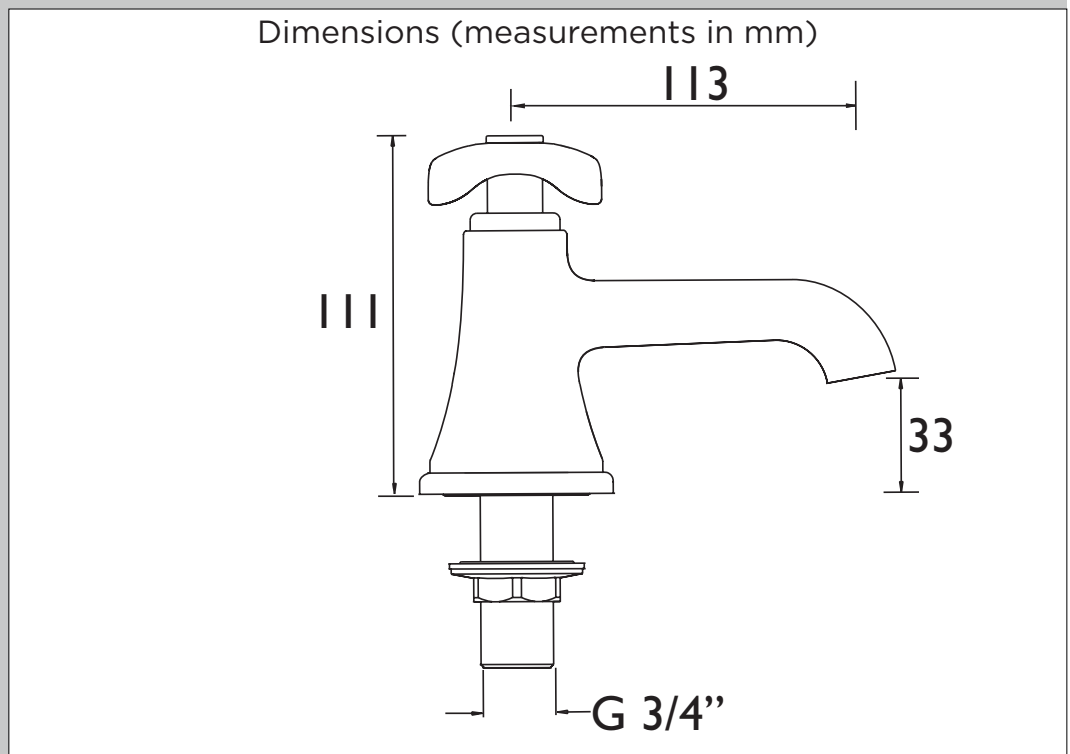

GLR 3/4 C

GLORIOUS Tap Range Glorious Bath Taps Chrome

Specification	
Style:	Contemporary
Product Type:	Bathroom Taps
Finish/Colour:	Chrome
Main Construction Material:	Brass
Mount Type:	Deck
Handle Type:	Crosshead
Connection Inlet:	3/4" BSP
Number of Tap Holes Required:	2
Valve/Cartridge Type:	3/4" Ceramic Disc Valves
Plumbing System Suitability:	All
Working Pressure Range:	Min. 0.2 Bar, Max. 5.0 Bar
Maximum Hot Water Temperature: °c	60
Maximum Dynamic Pressure: (bar)	5
Maximum Static Pressure: (bar)	10
Flow Type:	Single Flow
Flow Rate: (l/min @ 3 bar)	72
Connection Outlet:	
Isolation Included:	No

Features:

- Brass Construction
- 2 Tapholes
- 3/4" valve

Product Certifications:

For more products, visit our website:

Flow Rates (l/min)						
System Pressure (bar)	0.2	0.5	1	2	3	5
GLR 3/4 C (Hot)	13.8	34.4	44.3	58.8	72	93
GLR 3/4 C (Cold)	13.6	33.9	42.5	58.7	71.9	92.8

TECHNICAL
DATA
SHEET

BRISTAN
TAPS & SHOWERS

D2