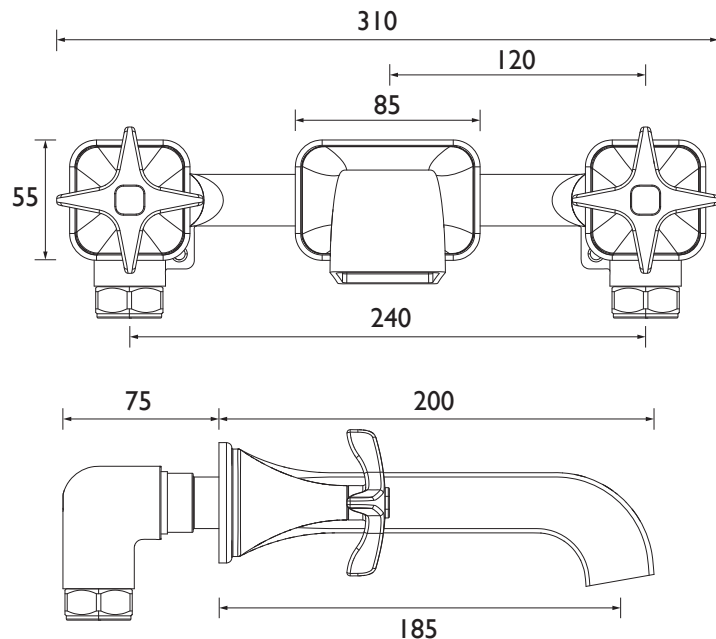

### Features:

- Long life and easy to use 1/4 turn ceramic disc valves
- 3 tapholes
- 3/4" valve

### Specification

<b>Product Type:</b>	Bathroom Taps
<b>Main Construction Material:</b>	Brass
<b>Mount Type:</b>	Wall
<b>Handle Type:</b>	Cross Head
<b>Connection Inlet:</b>	15mm Compression
<b>Connection Outlet:</b>	Open
<b>Number of Tap Holes:</b>	3
<b>Valve/Cartridge Type:</b>	3/4" Ceramic Disc Valve - 1/4 turn
<b>Plumbing System Requirements:</b>	Suitable for all plumbing systems
<b>Minimum Dynamic Pressure (bar):</b>	0.2 bar
<b>Maximum Dynamic Pressure (bar):</b>	5 bar
<b>Maximum Hot Water Temperature °C:</b>	60°C
<b>Maximum Static Pressure (bar):</b>	10 bar
<b>Flow Type:</b>	Single
<b>Isolation Included:</b>	No

### Dimensions (measurements in mm)