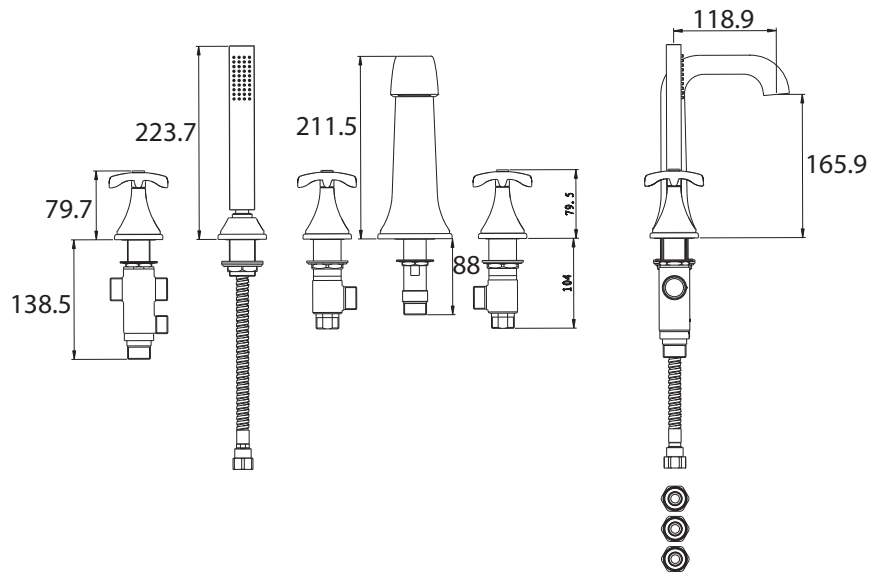

### Specification

<b>Product Type:</b>	Taps
<b>Main Construction Material:</b>	Brass
<b>Mount Type:</b>	Deck
<b>Handle Type:</b>	Crosshead
<b>Connection Inlet:</b>	3/4" BSP threaded tail
<b>Connection Outlet:</b>	N/A
<b>Number of Tap Holes:</b>	5
<b>Valve/Cartridge Type:</b>	3/4 Ceramic Disc Valve 1/4 Turn
<b>Plumbing System Requirements:</b>	Suitable for high pressure systems
<b>Minimum Dynamic Pressure (bar):</b>	1 bar
<b>Maximum Dynamic Pressure (bar):</b>	5 bar
<b>Maximum Hot Water Temperature °C:</b>	60°C
<b>Maximum Static Pressure (bar):</b>	10 bar
<b>Flow Type:</b>	Single
<b>Isolation Included:</b>	No

### Dimensions (measurements in mm)