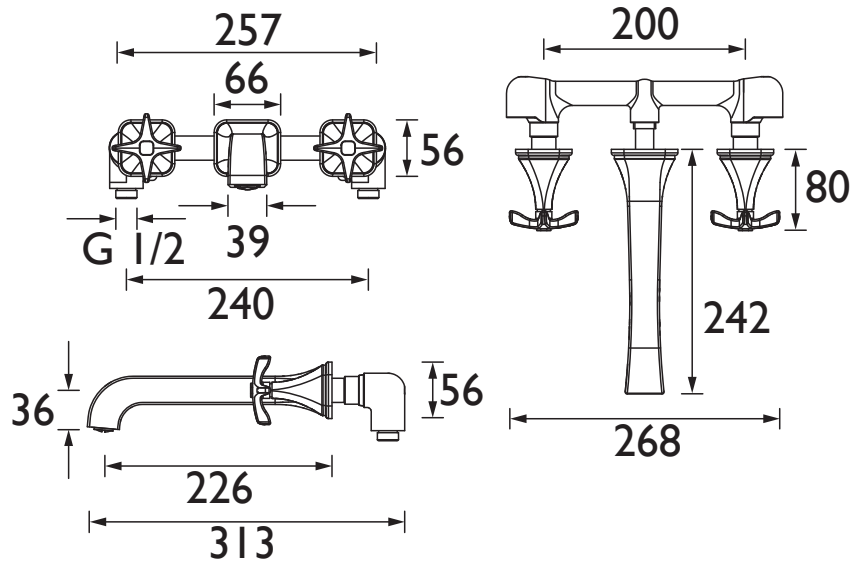

GLR WMBAS C

GLORIOUS Tap Range Glorious Wall Mounted Basin Mixer Chrome

Features:

- Long life and easy to use 1/4 turn ceramic disc valves
- 1/2" valve
- 3 tapholes

Product Certifications:

For more products, visit our website:
<http://www.bristan.com>

Specification

Product Type:	Bathroom Taps
Main Construction Material:	Brass
Mount Type:	Wall Mounted
Handle Type:	Crosshead Handles
Connection Inlet:	15mm Compression Threaded Tail
Connection Outlet:	M24 Anti-Splash
Number of Tap Holes:	3
Valve/Cartridge Type:	1/2" Ceramic Disc Valve
Plumbing System Requirements:	Suitable for all plumbing systems
Minimum Dynamic Pressure (bar):	0.2 bar
Maximum Dynamic Pressure (bar):	5.0 bar
Maximum Hot Water Temperature °C:	60°C
Maximum Static Pressure (bar):	10 bar
Flow Type:	Single Flow
Isolation Included:	No

Dimensions (measurements in mm)

Flow Rates (l/min)

System Pressure (bar)	0.2	0.5	1	2	3	5
GLR WMBAS C (mixed)	11.3	17.9	25.3	35.8	43.8	56.5

TECHNICAL DATA SHEET

BRISTAN

D3