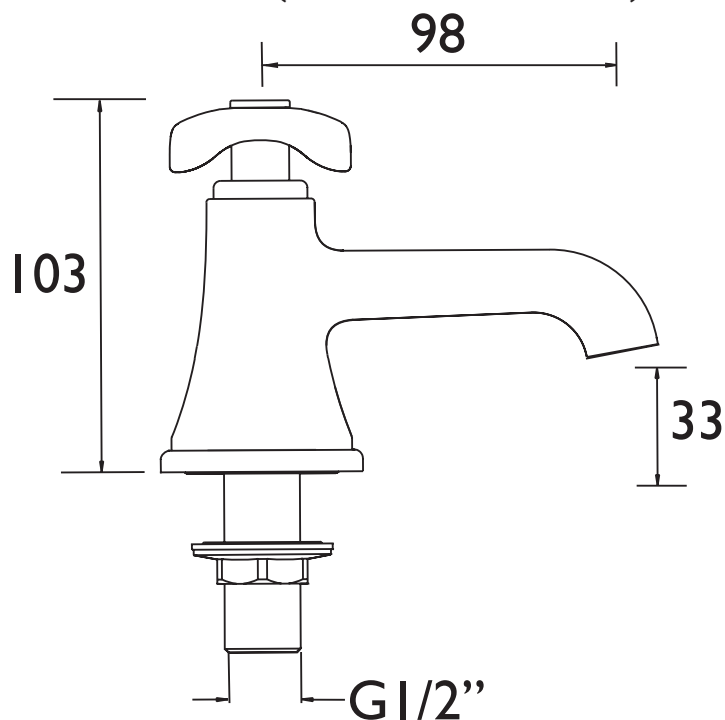

GLR 1/2 C

GLORIOUS Tap Range Glorious Basin Taps Chrome

Specification	
Style:	Contemporary
Product Type:	Bathroom taps
Finish/Colour:	Chrome
Main Construction Material:	Brass
Mount Type:	Deck
Handle Type:	Crosshead
Connection Inlet:	1/2" BSP
Number of Tap Holes Required:	2
Valve/Cartridge Type:	1/2" Ceramic Disc valve
Plumbing System Suitability	All
Working Pressure Range:	Min 0.2 bar - Max 5.0 bar
Maximum Hot Water Temperature: °c	65
Maximum Dynamic Pressure: (bar)	5
Maximum Static Pressure: (bar)	10
Flow Type:	Single Flow
Flow Rate: (l/min @ 3 bar)	59.8
Connection Outlet:	Open
Isolation Included:	No

Features:

- Brass construction
- 2 tapholes
- 1/2" valve

Product Certifications:

For more products, visit our website:

Dimensions (measurements in mm)

Flow Rates (l/min)

System Pressure (bar)	0.2	0.5	1	2	3	5
GLR 1/2 C	6.3	9.5	17.7	23.8	28.8	36.8

TECHNICAL
DATA
SHEET

BRISTAN
TAPS & SHOWERS

D3