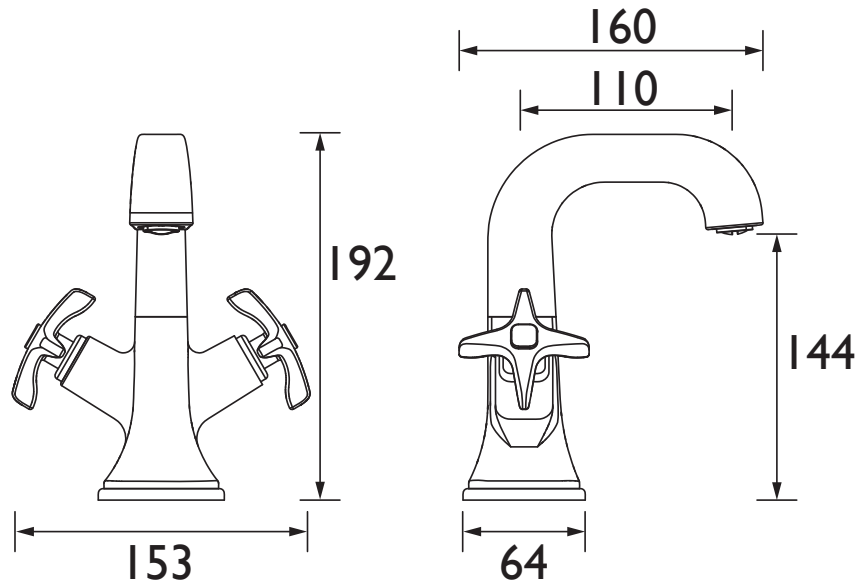

### Specification

<b>Product Type:</b>	Bathroom Tap
<b>Main Construction Material:</b>	Brass
<b>Mount Type:</b>	Deck Mounted
<b>Handle Type:</b>	Crosshead Handles
<b>Connection Inlet:</b>	M10 x 15mm Compression Threaded Tail
<b>Connection Outlet:</b>	M24 Antisplash
<b>Number of Tap Holes:</b>	1
<b>Valve/Cartridge Type:</b>	1/4 Turn 1/2" Ceramic Disc Valve
<b>Plumbing System Requirements:</b>	Suitable for all plumbing systems
<b>Minimum Dynamic Pressure (bar):</b>	0.2 bar
<b>Maximum Dynamic Pressure (bar):</b>	5.0 bar
<b>Maximum Hot Water Temperature °C:</b>	65°C
<b>Maximum Static Pressure (bar):</b>	10 bar
<b>Flow Type:</b>	Single Flow
<b>Isolation Included:</b>	No

### Dimensions (measurements in mm)