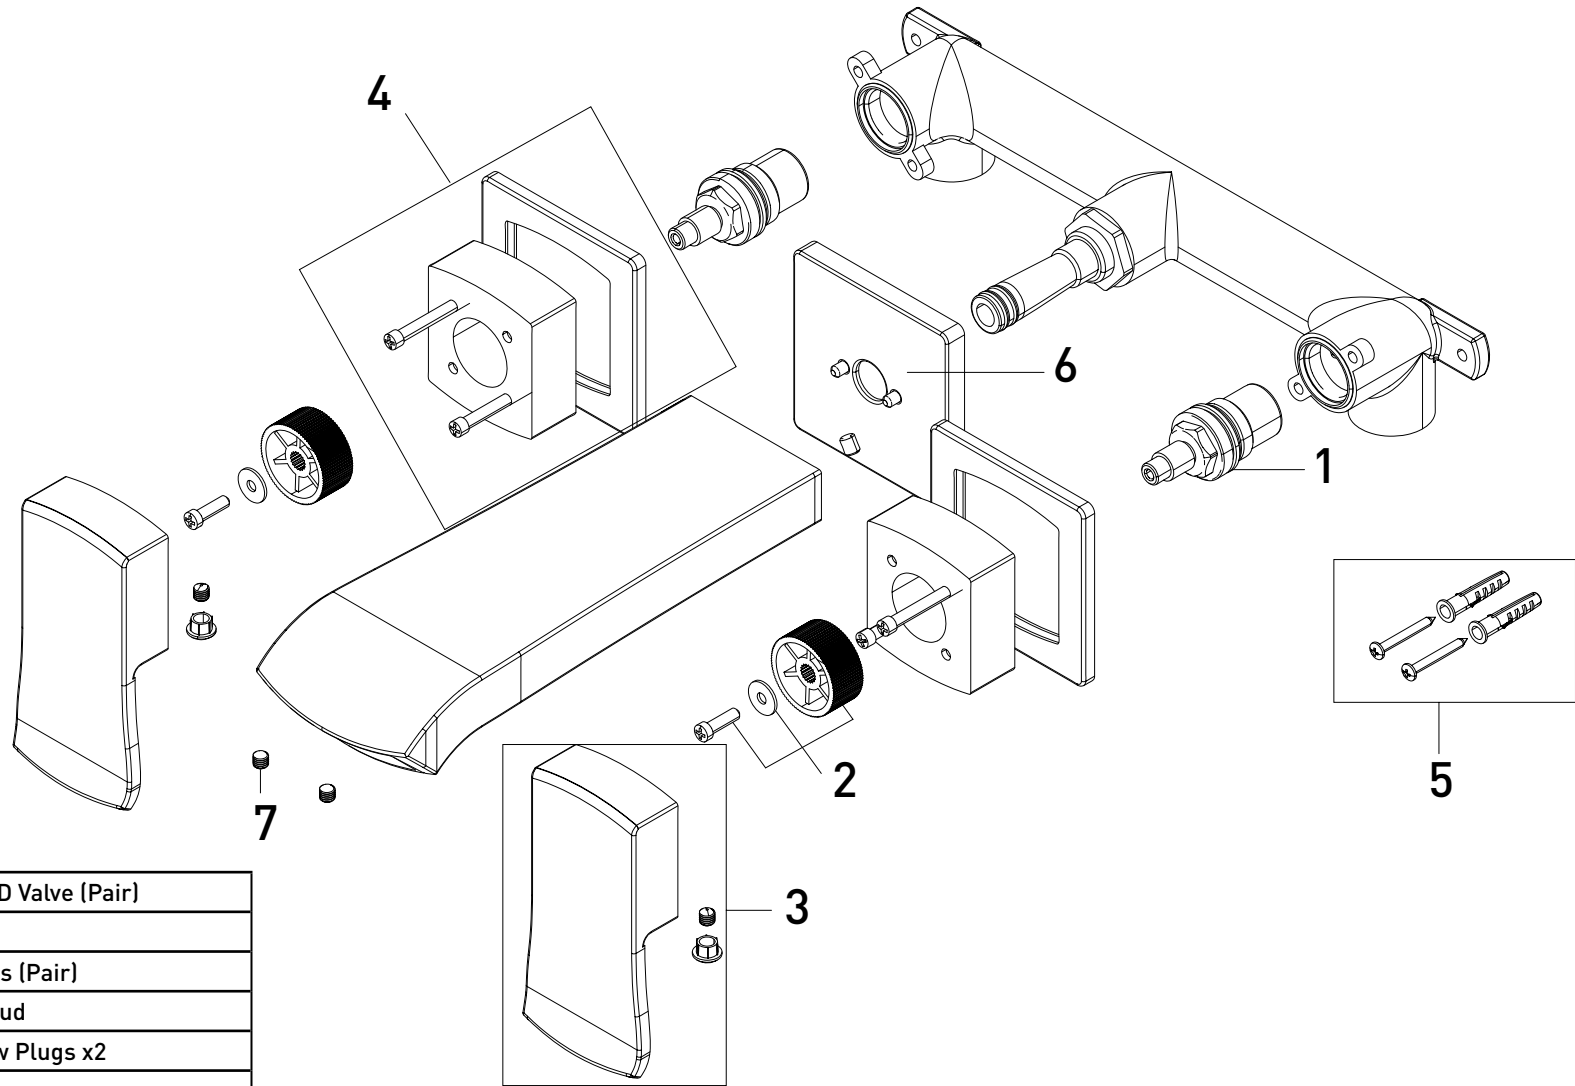

Product Code: DSC WMBAS C

Revision: D2

1	1/4 Turn 1/2" CD Valve (Pair)
2	Spline Adaptor
3	WMBAS Handles (Pair)
4	Plinth and Shroud
5	Screws and Raw Plugs x2
6	Plinth for Spout
7	M5x4 Grub Screw