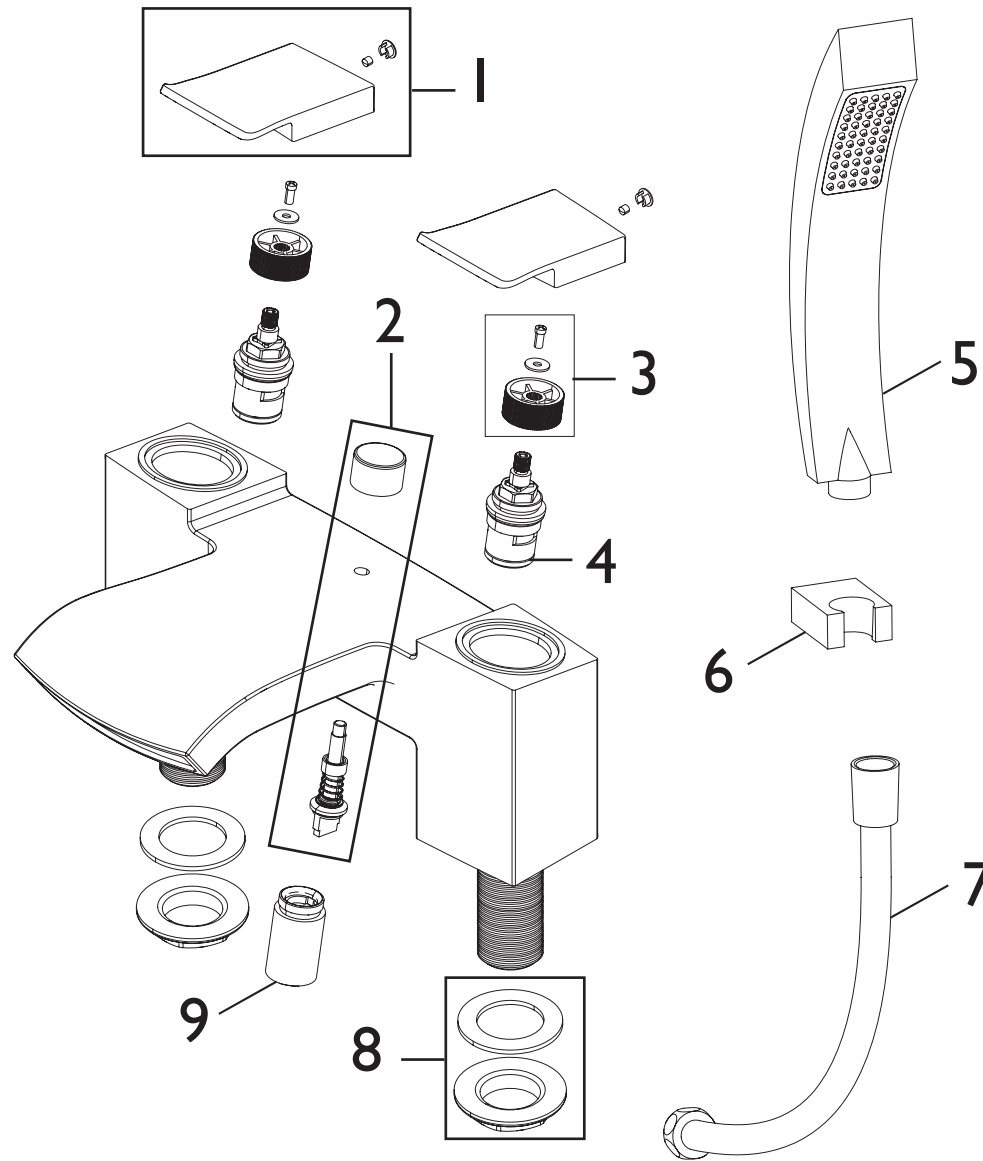

Product Code: DSC BSM C

Revision: D2

1	Handle Assembly (Pair)
2	Diverter
3	Spline Adaptor
4	3/4" Ceramic Disc Valves (Pair)
5	Handset
6	Wall Bracket
7	Hose
8	Backnut & Washer (Pair)
9	Hose Outlet