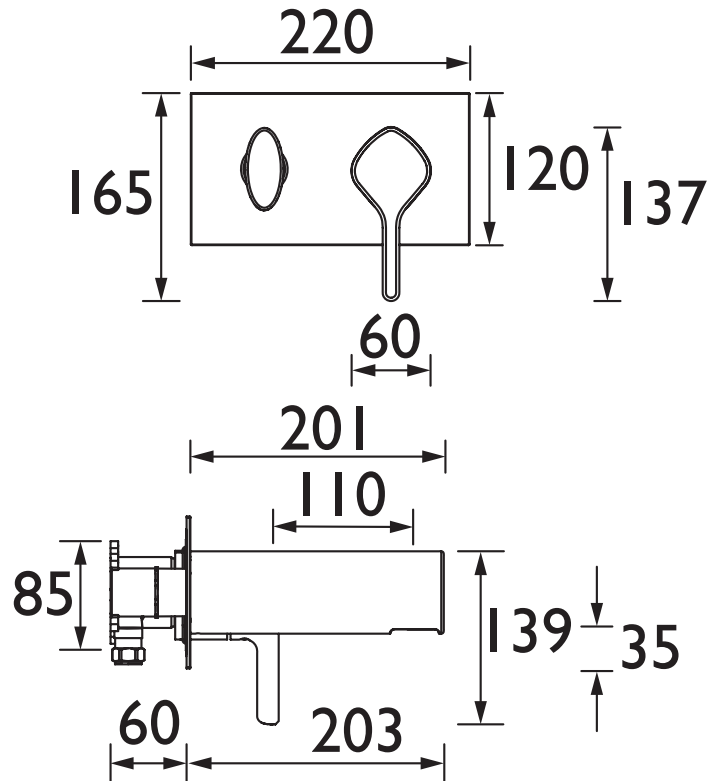

### Specification

<b>Product Type:</b>	Bathroom Taps
<b>Main Construction Material:</b>	Brass
<b>Mount Type:</b>	Wall Mounted
<b>Handle Type:</b>	Lever Handle
<b>Connection Inlet:</b>	15mm Compression
<b>Connection Outlet:</b>	Flow Straightener
<b>Number of Tap Holes:</b>	2
<b>Valve/Cartridge Type:</b>	45mm Cartridge
<b>Plumbing System Requirements:</b>	Suitable for high pressure systems
<b>Minimum Dynamic Pressure:</b>	1.0 Bar
<b>Maximum Dynamic Pressure:</b>	5.0 Bar
<b>Maximum Hot Water Temperature: °C</b>	60
<b>Maximum Static Pressure: (bar)</b>	10
<b>Flow Type:</b>	Single Flow
<b>Isolation Included:</b>	No

### Dimensions (measurements in mm)