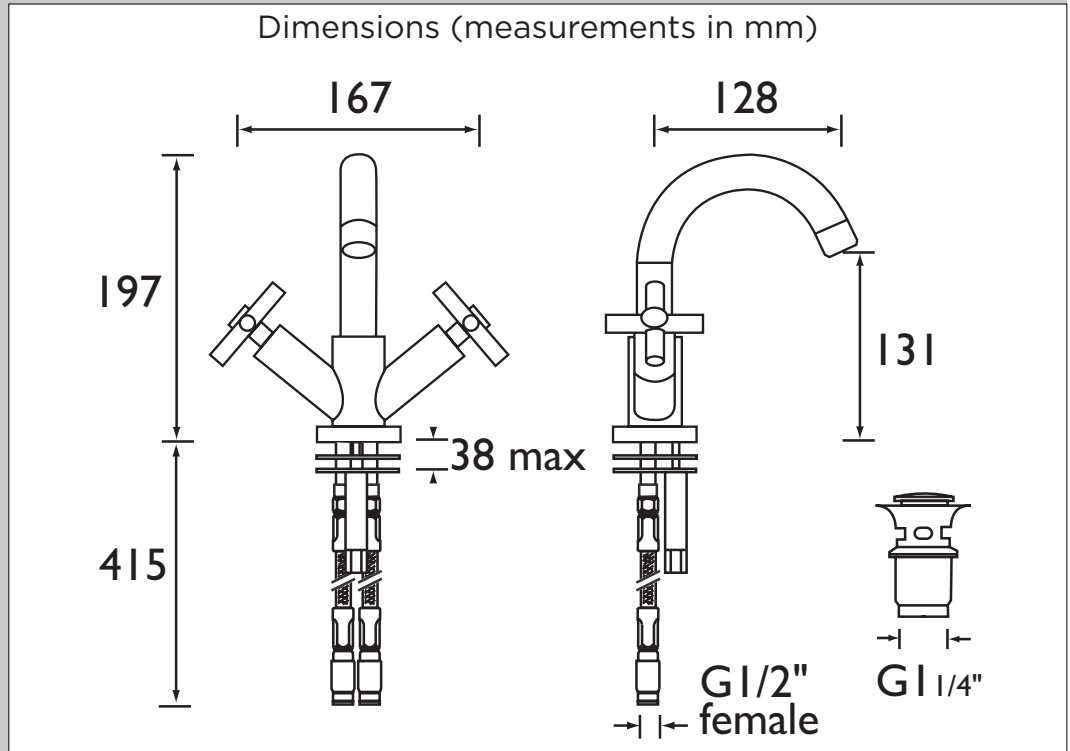

Specification	
Style:	Contemporary
Product Type:	Bathroom Taps
Finish/Colour:	Chrome
Main Construction Material:	Brass
Mount Type:	Deck Mounted
Handle Type:	Cross Head
Connection Inlet:	M10 x 15mm Flexi Connecting Pipes
Number of Tap Holes Required:	1
Valve/Cartridge Type:	1/4 Turn 1/2" Ceramic Disc Valves
Plumbing System Suitability	All
Working Pressure Range:	Min. 0.2, Max. 5.0 Bar
Maximum Hot Water Temperature: °c	65
Maximum Dynamic Pressure: (bar)	5
Maximum Static Pressure: (bar)	10
Flow Type:	Single
Flow Rate: (l/min @ 3 bar)	36.0
Connection Outlet:	N/A
Isolation Included:	No

Features:

- Flexi Tails
- Metal Fixing Nut
- Ceramic Disc

Product Certifications:

WRAS Certificate Number: 1312089
WRAS Expiry Date: 30/11/2018

Flow Rates (l/min)						
System Pressure (bar)	0.3	0.5	1	2	3	5
DX BAS C (Mixed)	11.5	14.9	20.8	29.4	36	46.5
DX BAS C (Single Outlet)	6.4	8.2	11.3	15.9	19.5	25.2

For more products, visit our website:

TECHNICAL
DATA
SHEET

BRISTAN
TAPS & SHOWERS