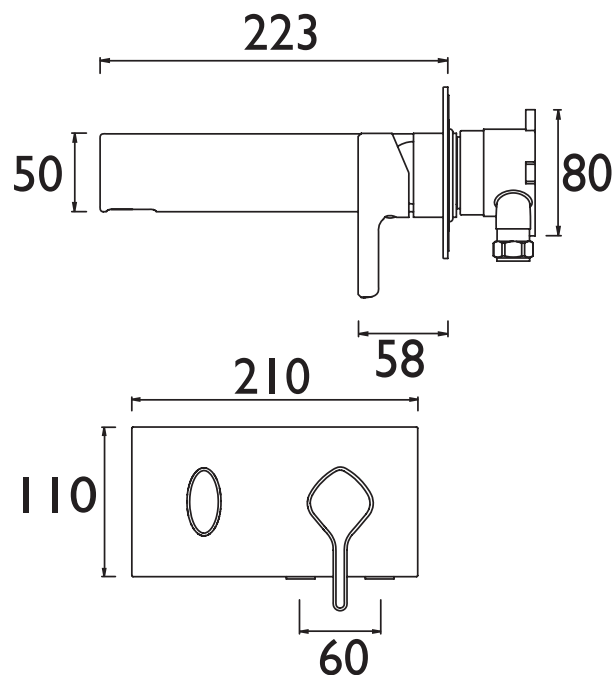

FLT WMBAS C

FLUTE Tap Range Flute Wall Mounted Basin Mixer Chrome

Specification	
Style:	Contemporary
Product Type:	Bathroom Taps
Finish/Colour:	Chrome
Main Construction Material:	Brass
Mount Type:	Wall Mounted
Handle Type:	Lever
Connection Inlet:	15mm Compression
Number of Tap Holes Required:	2
Valve/Cartridge Type:	35mm Cartridge
Plumbing System Suitability	All
Working Pressure Range:	Min 0.2 Bar, Max 5.0 Bar
Maximum Hot Water Temperature: °c	60
Maximum Dynamic Pressure: (bar)	5
Maximum Static Pressure: (bar)	10
Flow Type:	Single Flow
Flow Rate: (l/min @ 3 bar)	20.9
Connection Outlet:	Flow Straightener
Isolation Included:	No

Features:

- Brass construction
- 35mm cartridge

Product Certifications:

For more products, visit our website:

Dimensions (measurements in mm)

Flow Rates (l/min)

System Pressure (bar)	0.2	0.5	1	2	3	5
FLT WMBAS C (Mixed)	4.9	8.2	11.9	17.1	20.9	27

TECHNICAL
DATA
SHEET

BRISTAN
TAPS & SHOWERS

D2