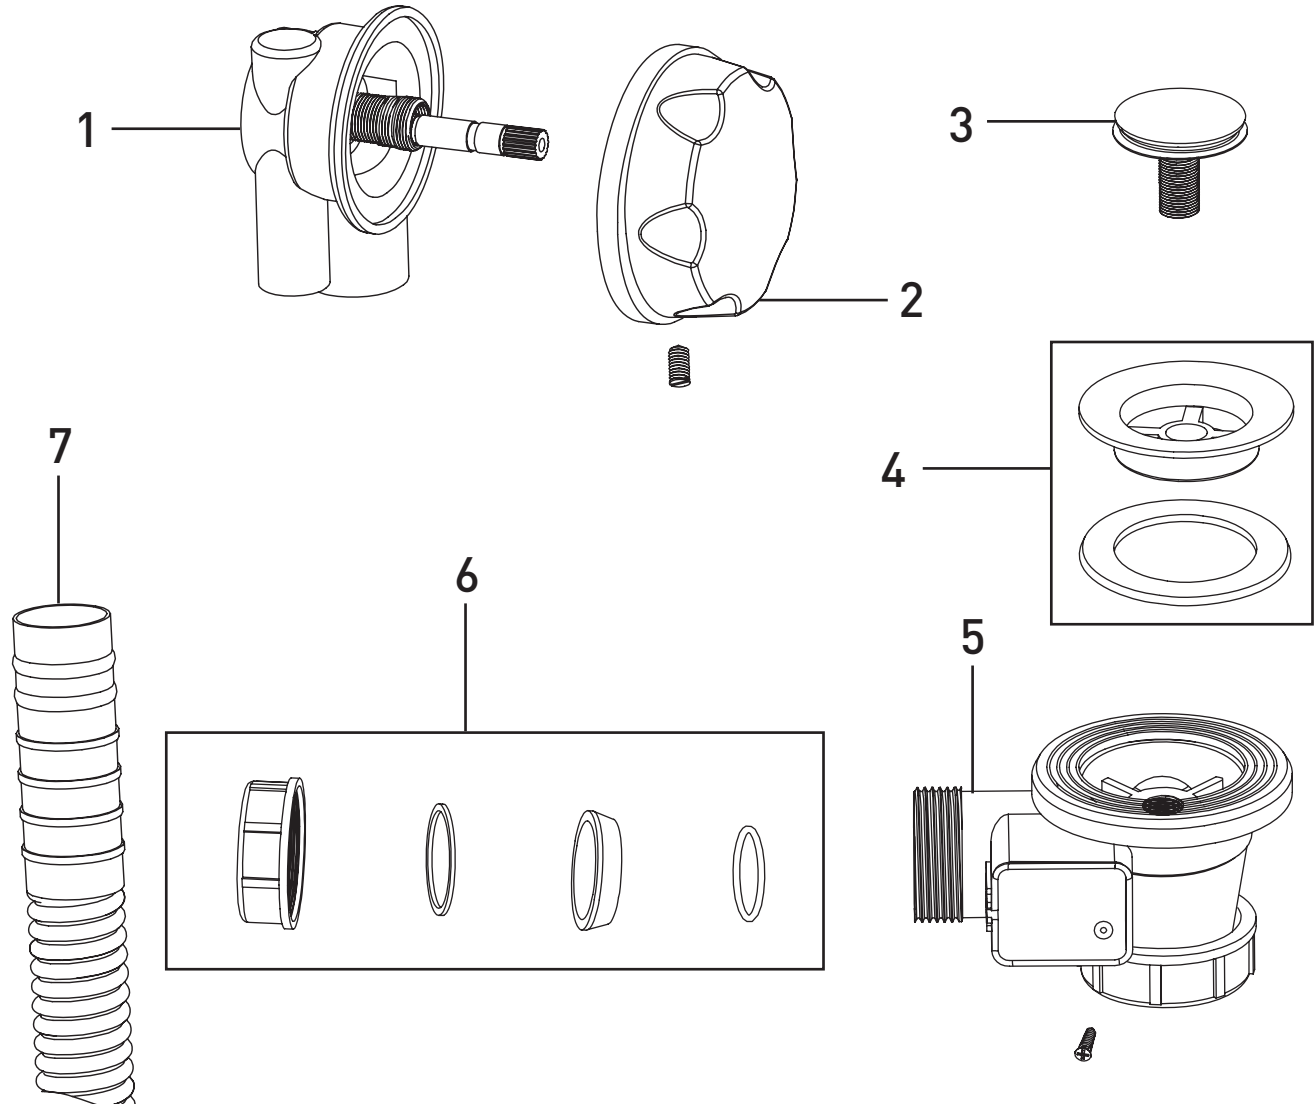

Product Code: W BATH06 C

Revision: D1

1	Overflow Elbow
2	Overflow Assembly
3	Plug Assembly
4	Flange & Washer
5	Waste Body
6	Pipe Connection Assembly
7	Hose