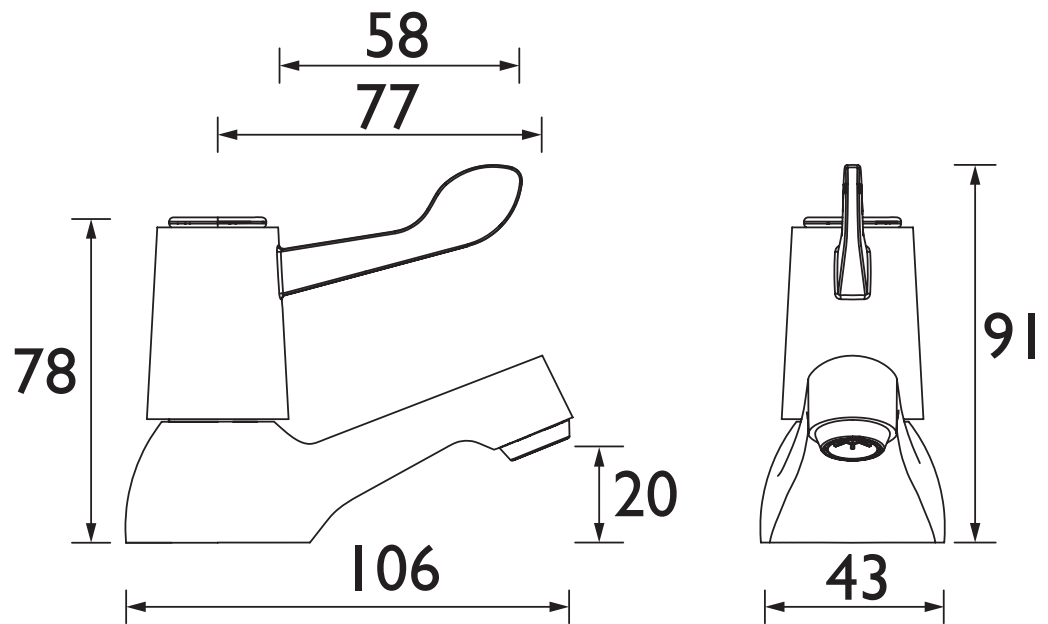

### Features:

- Supplied with 3" (77mm) Metal Lever Handles
- Supplied with metal backnuts
- Chrome plated to BS EN 248
- Product supplied with 2 x 3 litre per minute flow regulators which can be inserted into the threaded tail to reduce water consumption and increase water efficiency (Flow Regulator accurate +/- 10%)

### Specification

<b>Product Type:</b>	Bathroom Tap
<b>Main Construction Material:</b>	Brass
<b>Mount Type:</b>	Deck Mounted
<b>Handle Type:</b>	3" Lever Handles
<b>Connection Inlet:</b>	1/2" BSP
<b>Connection Outlet:</b>	Aerator
<b>Number of Tap Holes:</b>	2
<b>Valve/Cartridge Type:</b>	1/2" Ceramic Disc Valve
<b>Plumbing System Requirements:</b>	Suitable for all plumbing systems
<b>Minimum Dynamic Pressure:</b>	0.2 Bar
<b>Maximum Dynamic Pressure:</b>	5.0 Bar
<b>Maximum Hot Water Temperature: °C</b>	65
<b>Maximum Static Pressure: (bar)</b>	10
<b>Flow Type:</b>	Yes
<b>Isolation Included:</b>	No

### Dimensions (measurements in mm)