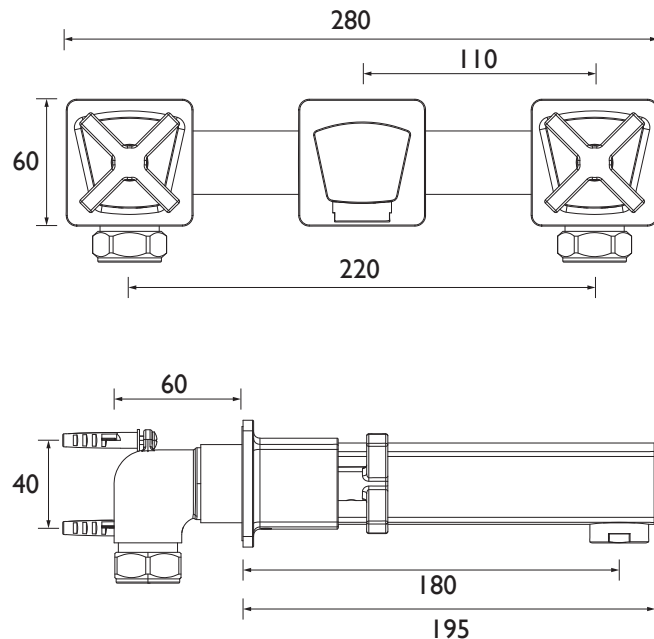

CAS WMBF C

CASINO Tap Range Casino Wall Mounted Bath Filler Chrome

Features:

- Long life and easy to use 1/4 turn ceramic disc valves
- Easy to use metal handles
- Minimum working pressure of 0.4 bar

Product Certifications:

For more products, visit our website:
<http://www.bristan.com>

Specification

Product Type:	Bathroom Taps
Main Construction Material:	Brass
Mount Type:	Wall
Handle Type:	Cross Head
Connection Inlet:	22mm Compression
Connection Outlet:	M28 Flow Straightener
Number of Tap Holes:	3
Valve/Cartridge Type:	3/4" Ceramic Disc Valve - 1/4 turn
Plumbing System Requirements:	Suitable for all plumbing systems
Minimum Dynamic Pressure (bar):	0.4 bar
Maximum Dynamic Pressure (bar):	5 bar
Maximum Hot Water Temperature °C:	60°C
Maximum Static Pressure (bar):	10 bar
Flow Type:	Single
Isolation Included:	No

Dimensions (measurements in mm)

Flow Rates (l/min)

System Pressure (bar)	0.4	0.5	1	2	3	5
CAS WMBF C (mixed)	25.3	27.1	39.3	56.4	69.6	88.8

TECHNICAL
DATA
SHEET

BRISTAN

D6