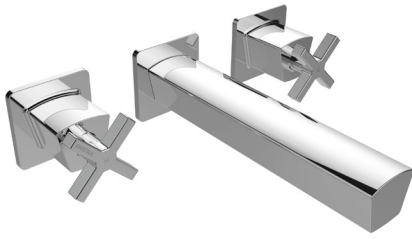

CAS WMBAS C

CASINO Tap Range Casino Wall Mounted Basin Mixer Chrome

Features:

- Long life and easy to use 1/4 turn ceramic disc valves
- Easy to use metal handles
- Supplied with metal handles

Product Certifications:

For more products, visit our website:
<http://www.bristan.com>

Specification

Product Type:	Bathroom Taps
Main Construction Material:	Brass
Mount Type:	Wall Mounted
Handle Type:	Crosshead Handles
Connection Inlet:	15mm Compression Threaded Tail
Connection Outlet:	Flow Straightener
Number of Tap Holes:	3
Valve/Cartridge Type:	1/2" Ceramic Disc Valve
Plumbing System Requirements:	Suitable for all plumbing systems
Minimum Dynamic Pressure (bar):	0.2 bar
Maximum Dynamic Pressure (bar):	5.0 bar
Maximum Hot Water Temperature °C:	65°C
Maximum Static Pressure (bar):	10 bar
Flow Type:	Single Flow
Isolation Included:	No