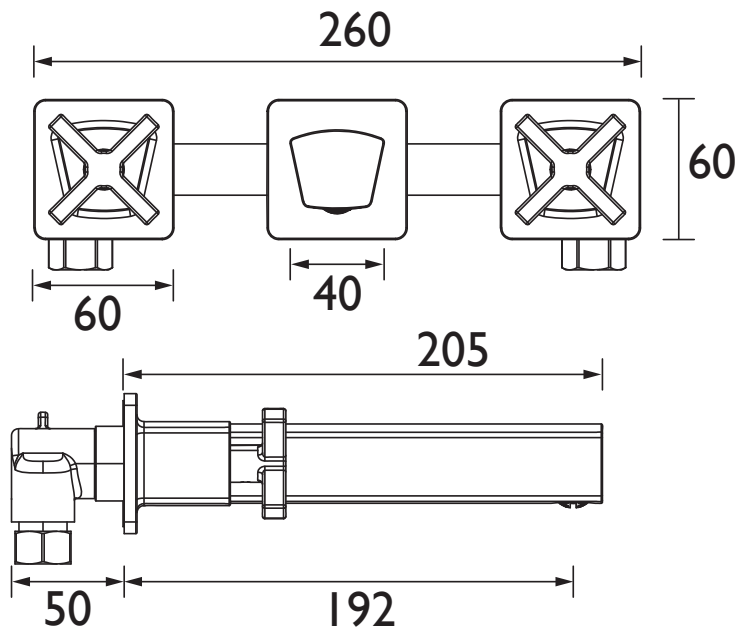

CAS WMBAS C

CASINO Tap Range Casino Wall Mounted Basin Mixer Chrome

Features:

- Long life and easy to use 1/4 turn ceramic disc valves
- Easy to use metal handles
- Supplied with metal handles

Product Certifications:

For more products, visit our website:
<http://www.bristan.com>

Specification

Product Type:	Bathroom Taps
Main Construction Material:	Brass
Mount Type:	Wall Mounted
Handle Type:	Crosshead Handles
Connection Inlet:	15mm Compression Threaded Tail
Connection Outlet:	Flow Straightener
Number of Tap Holes:	3
Valve/Cartridge Type:	1/2" Ceramic Disc Valve
Plumbing System Requirements:	Suitable for all plumbing systems
Minimum Dynamic Pressure (bar):	0.2 bar
Maximum Dynamic Pressure (bar):	5.0 bar
Maximum Hot Water Temperature °C:	65°C
Maximum Static Pressure (bar):	10 bar
Flow Type:	Single Flow
Isolation Included:	No

Dimensions (measurements in mm)

Flow Rates (l/min)

System Pressure (bar)	0.2	0.5	1	2	3	5
CAS WMBAS C (mixed)	13.9	21.9	31	43.8	53.7	69.3

TECHNICAL DATA SHEET

BRISTAN

D4