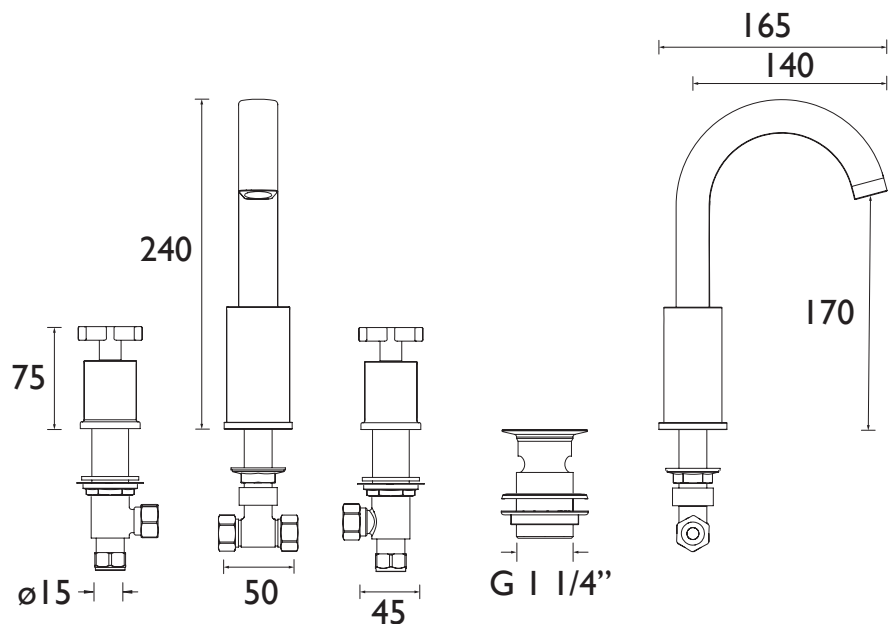

### Specification

|  |                                    |
|--|------------------------------------|
| <b>Product Type:</b>                     | Bathroom Taps                      |
| <b>Main Construction Material:</b>       | Brass                              |
| <b>Mount Type:</b>                       | Deck                               |
| <b>Handle Type:</b>                      | Cross Head                         |
| <b>Connection Inlet:</b>                 | 15mm Compression Threaded Tails    |
| <b>Connection Outlet:</b>                | M18 Coin-Slot Aerator              |
| <b>Number of Tap Holes:</b>              | 3                                  |
| <b>Valve/Cartridge Type:</b>             | 1/2" Ceramic Disc Valve - 1/4 turn |
| <b>Plumbing System Requirements:</b>     | Suitable for all plumbing systems  |
| <b>Minimum Dynamic Pressure (bar):</b>   | 0.2 bar                            |
| <b>Maximum Dynamic Pressure (bar):</b>   | 5 bar                              |
| <b>Maximum Hot Water Temperature °C:</b> | 65°C                               |
| <b>Maximum Static Pressure (bar):</b>    | 10 bar                             |
| <b>Flow Type:</b>                        | Single                             |
| <b>Isolation Included:</b>               | No                                 |

### Dimensions (measurements in mm)