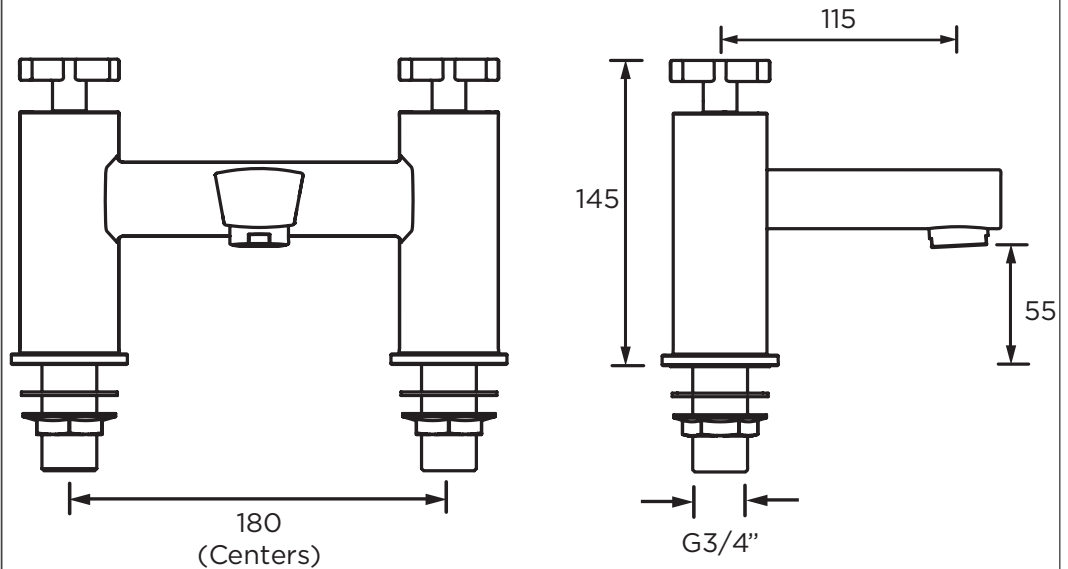

### Specification

Style:	Contemporary
Product Type:	Bathroom Taps
Main Construction Material:	Brass
Mount Type:	Deck Mounted
Handle Type:	Crosshead
Connection Inlet:	3/4" BSP Threaded Tail
Connection Outlet:	G 1/2"
Number of Tap Holes:	2
Valve/Cartridge Type:	3/4" CD Valve 1/4 Turn
Plumbing System Requirements:	All
Working Pressure Range:	Min. 0.2, Max. 5.0 bar
Maximum Hot Water Temperature: °C	60
Maximum Dynamic Pressure: (bar)	5
Maximum Static Pressure: (bar)	10
Flow Type:	Single
Flow Rate: (l/min @ 3 bar)	22.7
Isolation Included:	No

### Dimensions (measurements in mm)