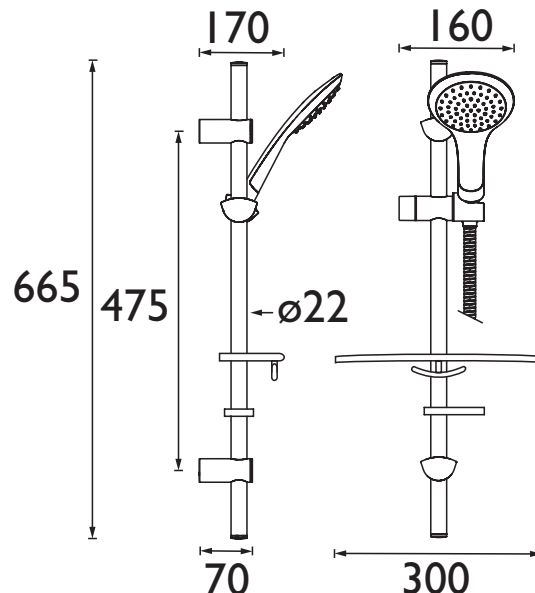

EV KIT-EEFB C

SHOWER ACC Shower Range Single Function Extended Slide Bar Shower Kit Chrome

Features:

- Extended 910mm slide rail
- Extended 1.75m hose
- Single function, rub-clean, anti-limescale handset
- Push button slider mechanism
- Soap tray with integral closed loop hose retainer

Product Certifications:

WRAS Certificate No: 1801061
WRAS Expiry Date: 31/01/2023

For more products, visit our website:
<http://www.bristan.com>

Specification

Finish/Colour:	Chrome Plated
Main Construction Material:	Stainless Steel; PVC; ABS
Shower Kit:	Adjustable Riser Kit
Shower Head Type:	Single Function Handset
Rub Clean Handset:	Yes
Mounting Type:	Wall
Plumbing System Suitability:	Suitable for all plumbing systems
Minimum Dynamic Pressure (bar):	0.2 bar
Maximum Dynamic Pressure (bar):	5 bar
Maximum Static Pressure (bar):	10 bar
Maximum Hot Water Supply Temperature °C:	65
Connection Inlet:	G 1/2"
Connection Outlet:	G 1/2"
Isolation Included:	No
Check Valve Included:	No
What's Included:	1x Riser Rail, 1x Plated Shelf, 1x Handset, 1x 1.75m Hose, 1x Green Limiter, 4x Screws, 4x Rawl Plugs, 1x Allen Key, 1x Fitting Instructions

Dimensions (measurements in mm)

Flow Rates (l/min)

System Pressure (bar)	0.2	0.5	1	2	3	5
Through Handset (mixed)	4.5	7.1	10	14.2	17.4	22.5

TECHNICAL DATA SHEET

BRISTAN

D6