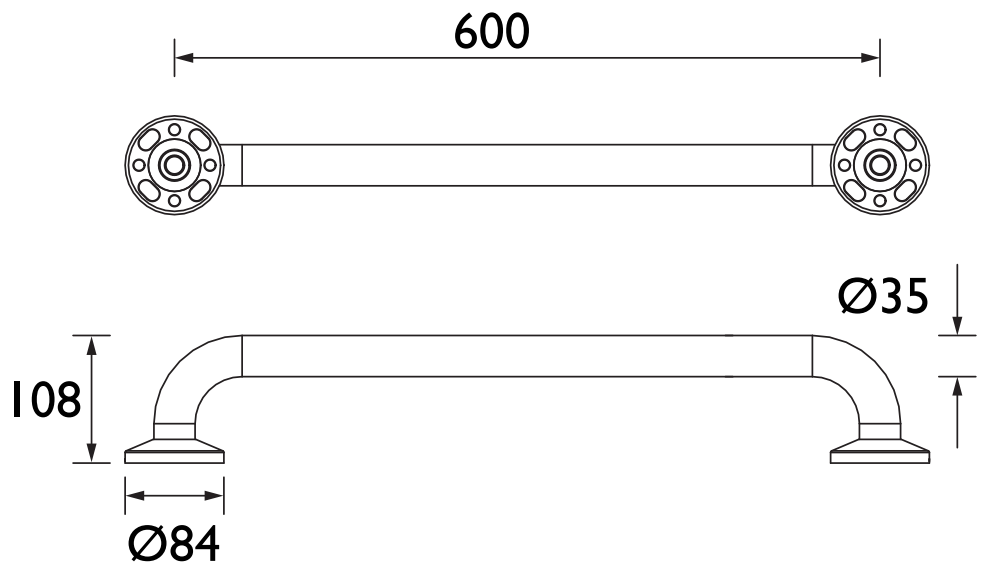

GRAB 600 W

Accessories
Doc M Grab Rail 600mm Aluminium White

Specification

Contemporary or Traditional:	Contemporary
Main Construction Material:	Aluminium
Connection Inlet:	N/A
Connection Outlet:	N/A
Mounting Type:	Wall Mounted
Adjustable Brackets:	No

Features:

- Non corrosive aluminium construction
- 190kg max. user weight
- 1 year guarantee

Product Certifications:

Variant SKUs:

- GRAB 600 B
- GRAB 600 SS
- GRAB 600 G
-
-

For more products, visit our website:
<http://www.bristan.com>

Dimensions (measurements in mm)

TECHNICAL
DATA
SHEET

BRISTAN

D1