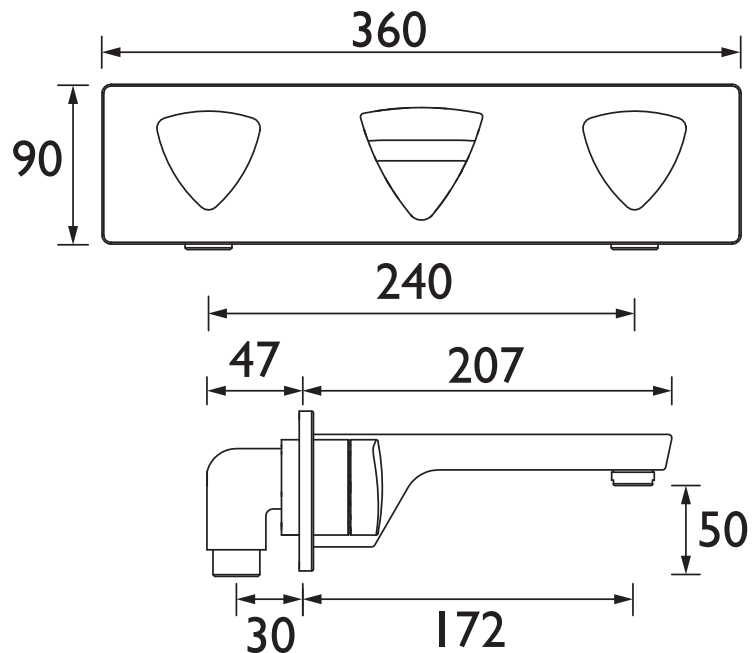

BRG WMBF C

BRIGHT Tap Range Bright Wall Mounted Bath Filler Chrome

Features:

- Long life and easy to use 1/4 turn ceramic disc valves
- 3/4" valve

Product Certifications:

For more products, visit our website:
<http://www.bristan.com>

Specification

Product Type:	Bathroom Taps
Main Construction Material:	Brass
Mount Type:	Wall
Handle Type:	Triangular
Connection Inlet:	22mm Compression
Connection Outlet:	M24 Flow Straightener
Number of Tap Holes:	3
Valve/Cartridge Type:	3/4" Ceramic Disc Valve - 1/4 turn
Plumbing System Requirements:	Suitable for all plumbing systems
Minimum Dynamic Pressure (bar):	0.2 bar
Maximum Dynamic Pressure (bar):	5 bar
Maximum Hot Water Temperature °C:	60°C
Maximum Static Pressure (bar):	10 bar
Flow Type:	Single
Isolation Included:	No

Dimensions (measurements in mm)

Flow Rates (l/min)

System Pressure (bar)	0.2	0.5	1	2	3	5
BRG WMBF C (mixed)	19.3	28.8	39.8	58.4	71.5	92.3

TECHNICAL DATA SHEET

BRISTAN

D5