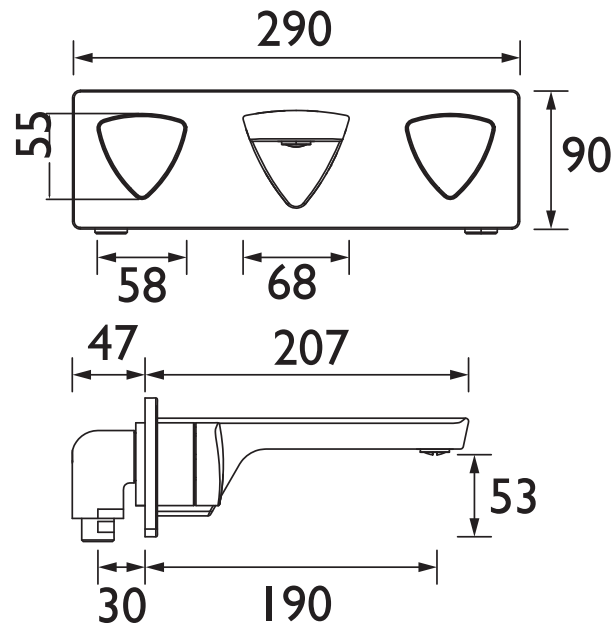

BRG WMBAS C

BRIGHT Tap Range Bright Wall Mounted Basin Mixer Chrome

Features:

- Long life and easy to use 1/4 turn ceramic disc valves
- 1/2" valve

Product Certifications:

For more products, visit our website:
<http://www.bristan.com>

Specification

Product Type:	Bathroom Taps
Main Construction Material:	Brass
Mount Type:	Wall Mounted
Handle Type:	Round Handles
Connection Inlet:	15mm Compression Threaded Tail
Connection Outlet:	M24 Aerator
Number of Tap Holes:	3
Valve/Cartridge Type:	1/2" Ceramic Disc Valve
Plumbing System Requirements:	Suitable for all plumbing systems
Minimum Dynamic Pressure (bar):	0.2 bar
Maximum Dynamic Pressure (bar):	5.0 bar
Maximum Hot Water Temperature °C:	65°C
Maximum Static Pressure (bar):	10 bar
Flow Type:	Single Flow
Isolation Included:	No

Dimensions (measurements in mm)

Flow Rates (l/min)

System Pressure (bar)	0.2	0.5	1	2	3	5
BRG WMBAS C (mixed)	13.2	20.8	29.4	41.6	51	65.8

TECHNICAL DATA SHEET

BRISTAN

D3