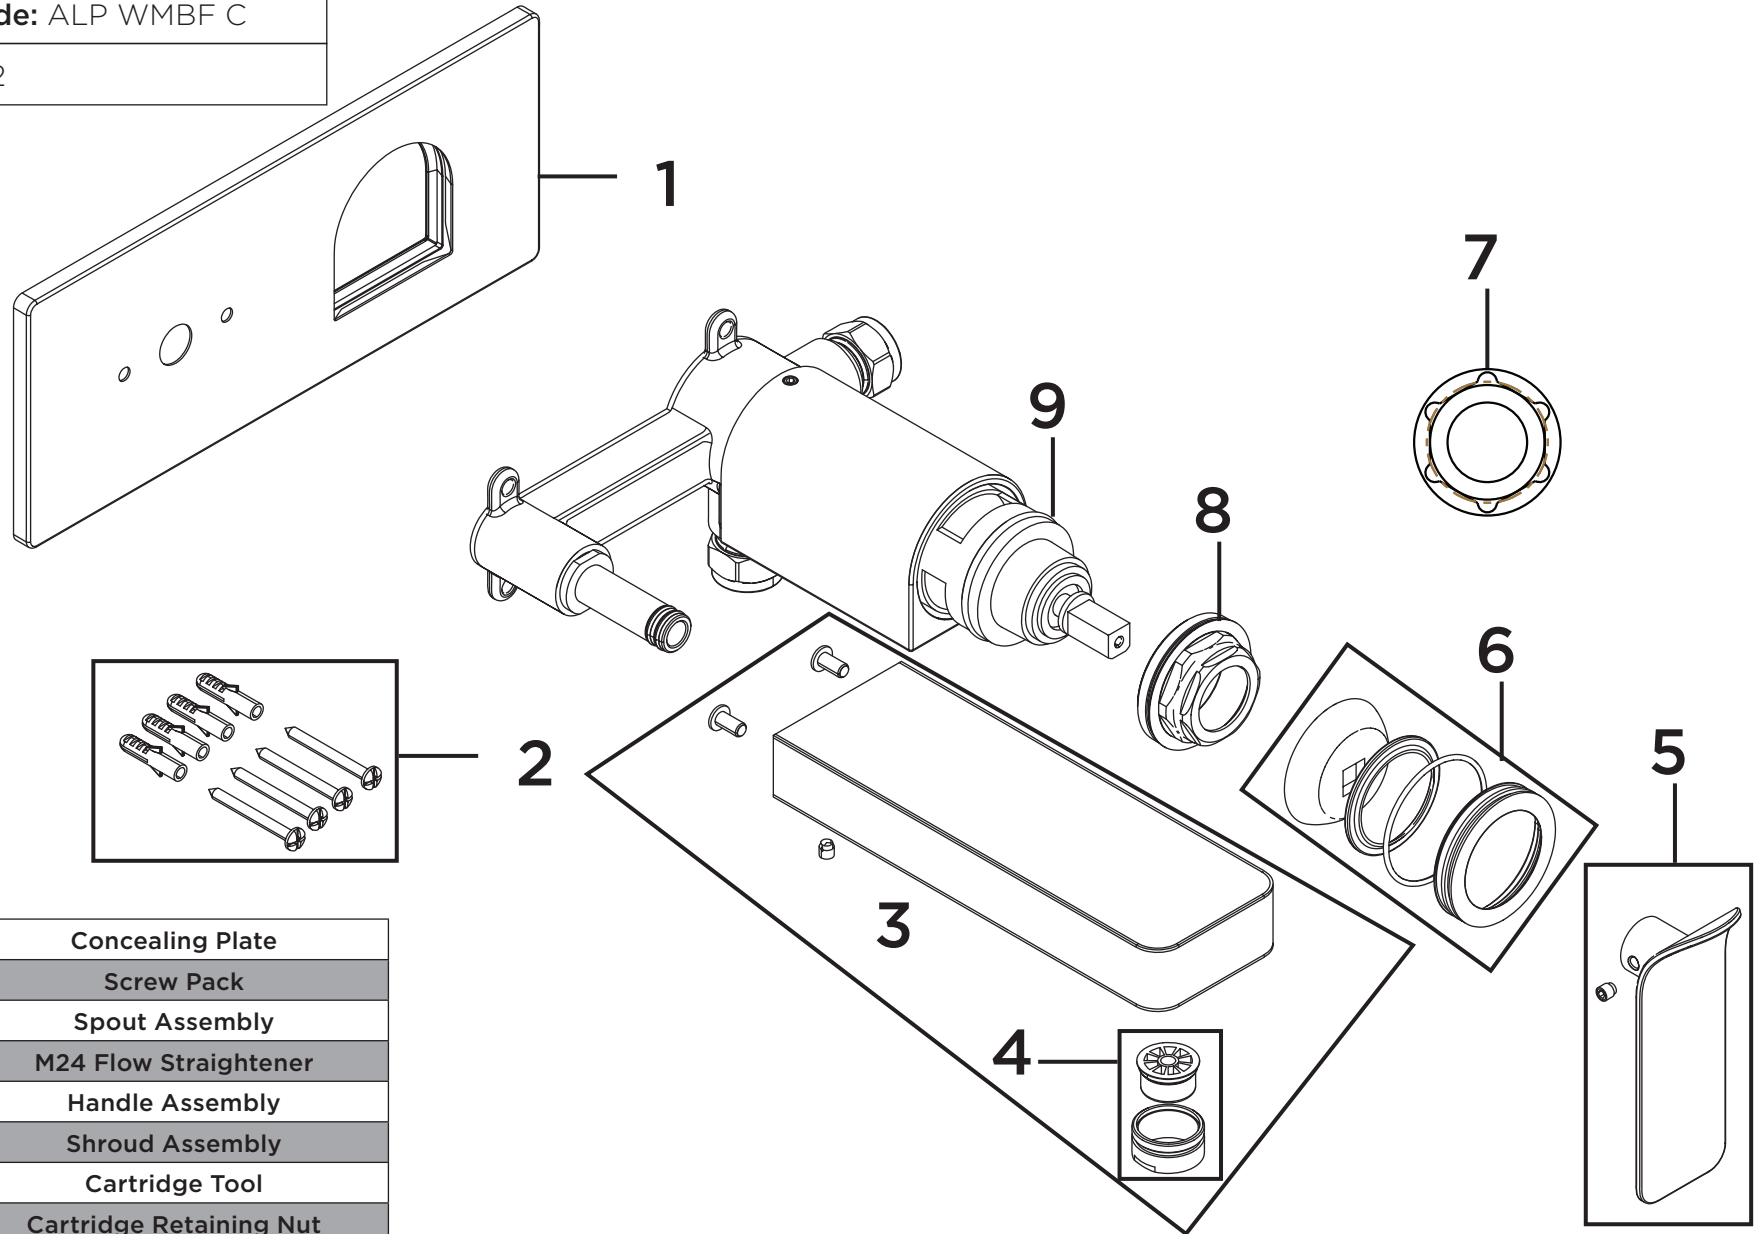

**Product Code:** ALP WMBF C**Revision:** D2

1	Concealing Plate
2	Screw Pack
3	Spout Assembly
4	M24 Flow Straightener
5	Handle Assembly
6	Shroud Assembly
7	Cartridge Tool
8	Cartridge Retaining Nut
9	45mm Cartridge