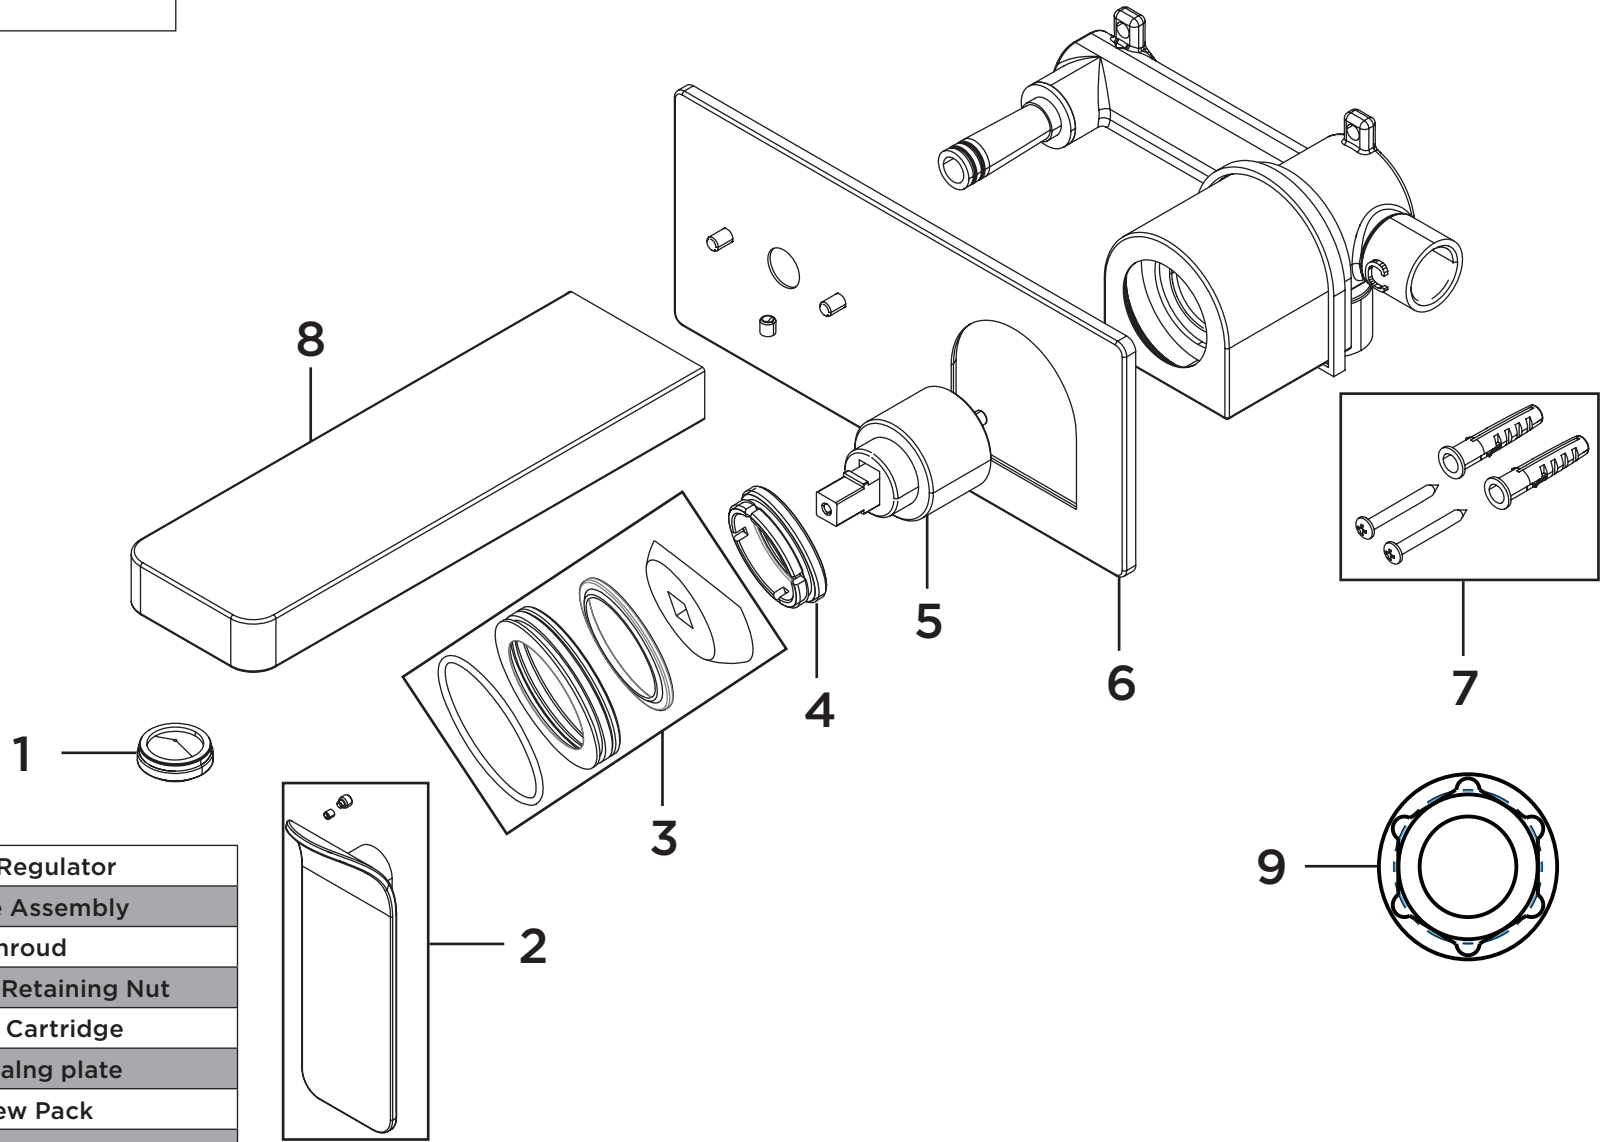

Product Code: ALP WMBAS C

Revision: D2

1	Flow Regulator
2	Handle Assembly
3	Shroud
4	Cartridge Retaining Nut
5	35mm Cartridge
6	Concealing plate
7	Screw Pack
8	Spout
9	ALP Retaining Nut Tool