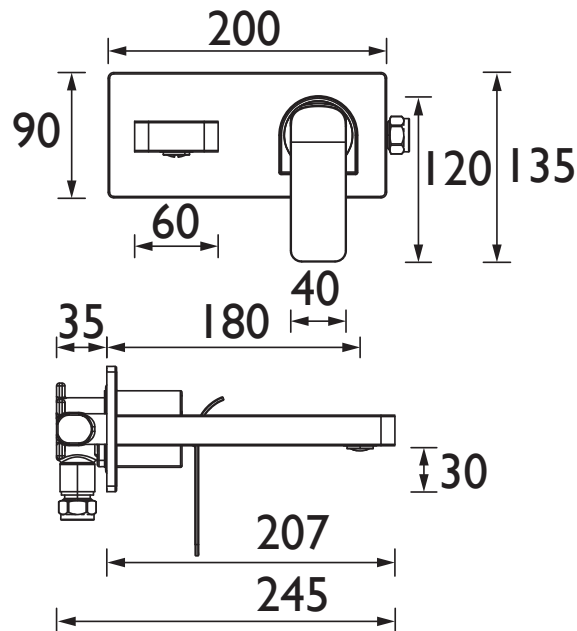

ALP WMBAS C

ALP Tap Range Alp Wall Mounted Basin Mixer Chrome

Features:

- Long life ceramic cartridge for added durability and ease of use
- Easy to use lever handle

Product Certifications:

WRAS Cert. Number: 2007900
WRAS Expiry Date: 31/07/2025

For more products, visit our website:
<http://www.bristan.com>

Specification

Product Type:	Bathroom Taps
Main Construction Material:	Brass
Mount Type:	Wall Mounted
Handle Type:	Lever Handle
Connection Inlet:	15mm Compression
Connection Outlet:	M24 Flow Straightener
Number of Tap Holes:	2
Valve/Cartridge Type:	35mm Cartridge
Plumbing System Requirements:	Suitable for all plumbing systems
Minimum Dynamic Pressure (bar):	0.2 bar
Maximum Dynamic Pressure (bar):	5.0 bar
Maximum Hot Water Temperature °C:	60°C
Maximum Static Pressure (bar):	10 bar
Flow Type:	Single Flow
Isolation Included:	No

Dimensions (measurements in mm)

Flow Rates (l/min)

System Pressure (bar)	0.2	0.5	1	2	3	5
ALP WMBAS C (mixed)	5.7	9	12.8	18	22.1	28.5

TECHNICAL DATA SHEET

BRISTAN

D6