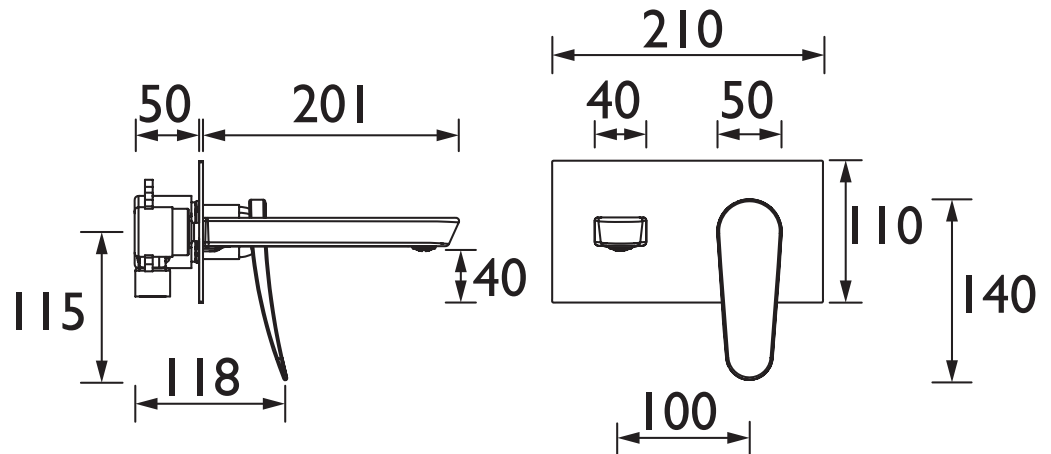

CLR WMBAS WHT

CLARET Tap Range Claret Wall Mounted Basin Mixer White & Chrome

Features:

- Long life ceramic cartridge for added durability and ease of use
- Easy to use metal handle
- Minimum working pressure of 1.0 bar

Product Certifications:

Specification

Product Type:	Bathroom Taps
Main Construction Material:	Brass
Mount Type:	Wall Mounted
Handle Type:	Lever Handle
Connection Inlet:	1/2" BSP 15mm Compression
Connection Outlet:	M24 Coin Slot Anti-Splash
Number of Tap Holes:	3
Valve/Cartridge Type:	35mm Cartridge
Plumbing System Requirements:	Suitable for high pressure systems
Minimum Dynamic Pressure:	1.0 Bar
Maximum Dynamic Pressure:	5.0 Bar
Maximum Hot Water Temperature: °C	65
Maximum Static Pressure: (bar)	10
Flow Type:	Single Flow
Isolation Included:	No

Dimensions (measurements in mm)

For more products, visit our website:
<http://www.bristan.com>

Flow Rates (l/min)

System Pressure (bar)	1	2	3	5
CLR WMBAS C	6.4	10.5	11	14.5

TECHNICAL DATA SHEET

BRISTAN

D4