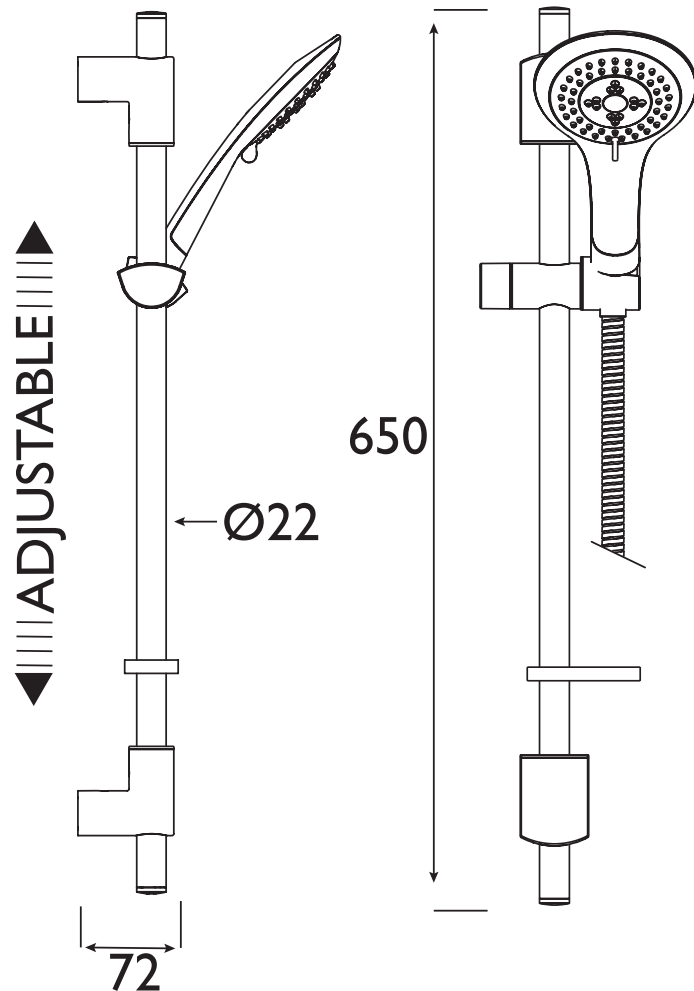

## Accessories EVO Shower Kit with Large Multi Function Handset Chrome Plated

Adjustable Brackets:	Yes
Main Construction Material:	Plastic, Steel
Contemporary or Traditional:	Contemporary
Finish Colour:	Chrome
Isolation Included:	No
Riser Length: (mm)	650
Rub Clean Handset:	Yes
Working Pressure Range (bar):	Min. 0.2, Max. 5.0
Maximum Static Pressure: (bar)	10

### Features:

- Supplied with an 8 litre per minute flow regulator
- Adjustable riser rail
- Includes 1.5m hose, large rub-clean 3 function handset and hose retainer

### Dimensions (measurements in mm)