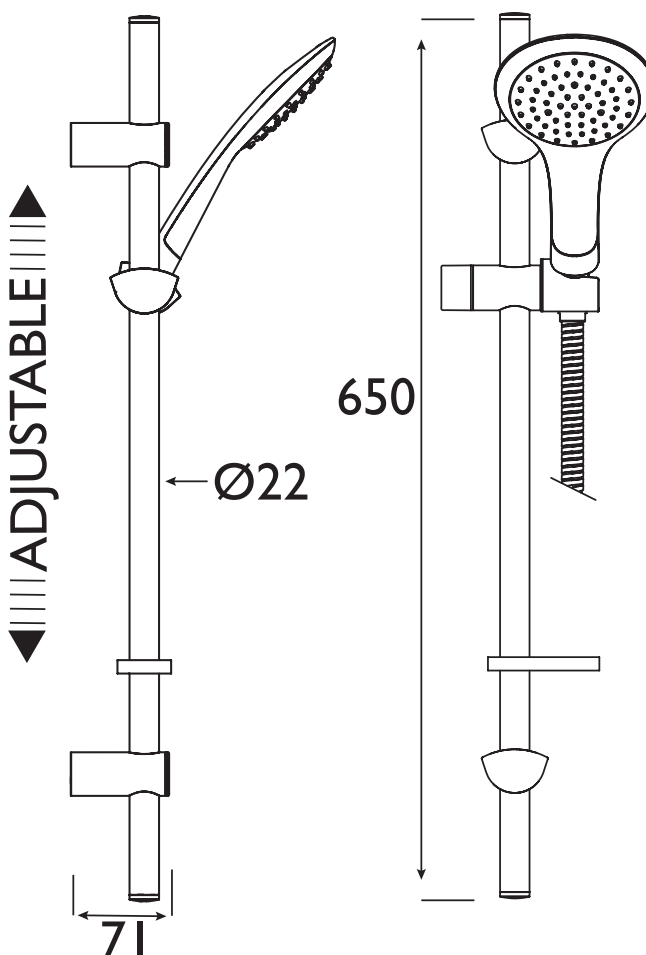

EVC KIT01 C

Accessories EVO Shower Kit with Large Single Function Handset Chrome Plated

Adjustable Brackets:	Yes
Main Construction Material:	Plastic, Steel
Contemporary or Traditional:	Contemporary
Finish Colour:	Chrome
Isolation Included:	No
Riser Length: (mm)	660
Rub Clean Handset:	Yes
Working Pressure Range (bar):	Min. 0.2, Max. 5.0
Maximum Static Pressure: (bar)	10

Features:

- Supplied with an 8 litre per minute flow regulator
- Adjustable riser rail
- Includes 1.5m hose, rub-clean single function handset and hose retainer

Product Certifications:

WRAS Certificate Number: 1904900
WRAS Expiry Date: 30/04/2024

For more Shower Accessories,
please visit our website:

Dimensions (measurements in mm)

TECHNICAL
DATA
SHEET

BRISTAN
TAPS & SHOWERS

D6