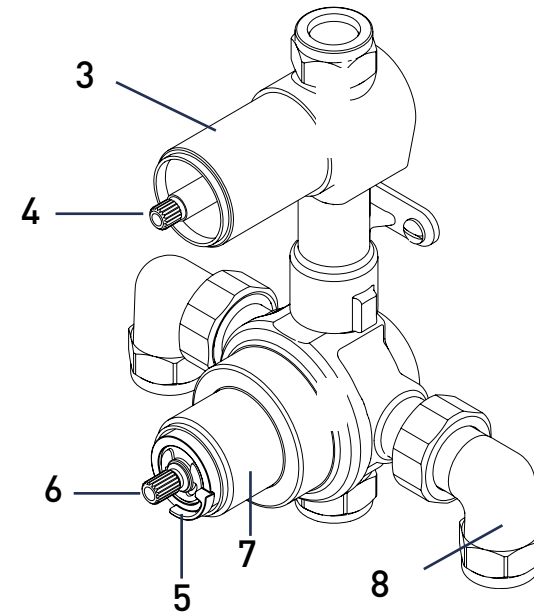

Product Code: SAI SHCV0 C

Revision: D4

1	Handle Assembly
2	Concealing Plate
3	Flow Shroud
4	Flow Valve
5	Temperature Stop
6	Thermostatic Cartridge
7	Temperature Shroud
8	Elbow Assy (Pair)
9	Fixings
10	Wall Outlet
11	Filter Washers
12	Flow Regulator
13	Flow Regulator
14	Inserts