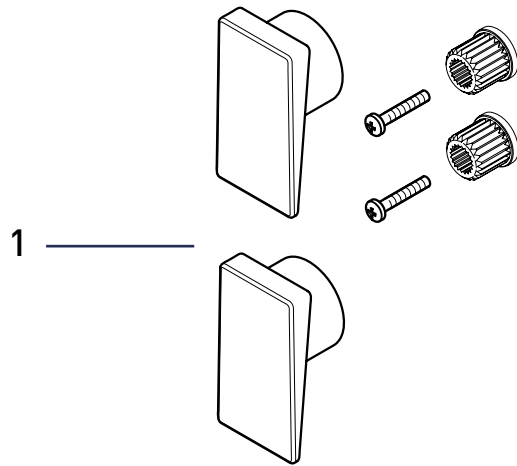

Product Code: SAI SHCV0 C

Revision: D4

1	Handle Assembly
2	Concealing Plate
3	Flow Shroud
4	Flow Valve
5	Temperature Stop
6	Thermostatic Cartridge
7	Temperature Shroud
8	Elbow Assy (Pair)
9	Fixings
10	Wall Outlet
11	Filter Washers
12	Flow Regulator
13	Flow Regulator
14	Inserts